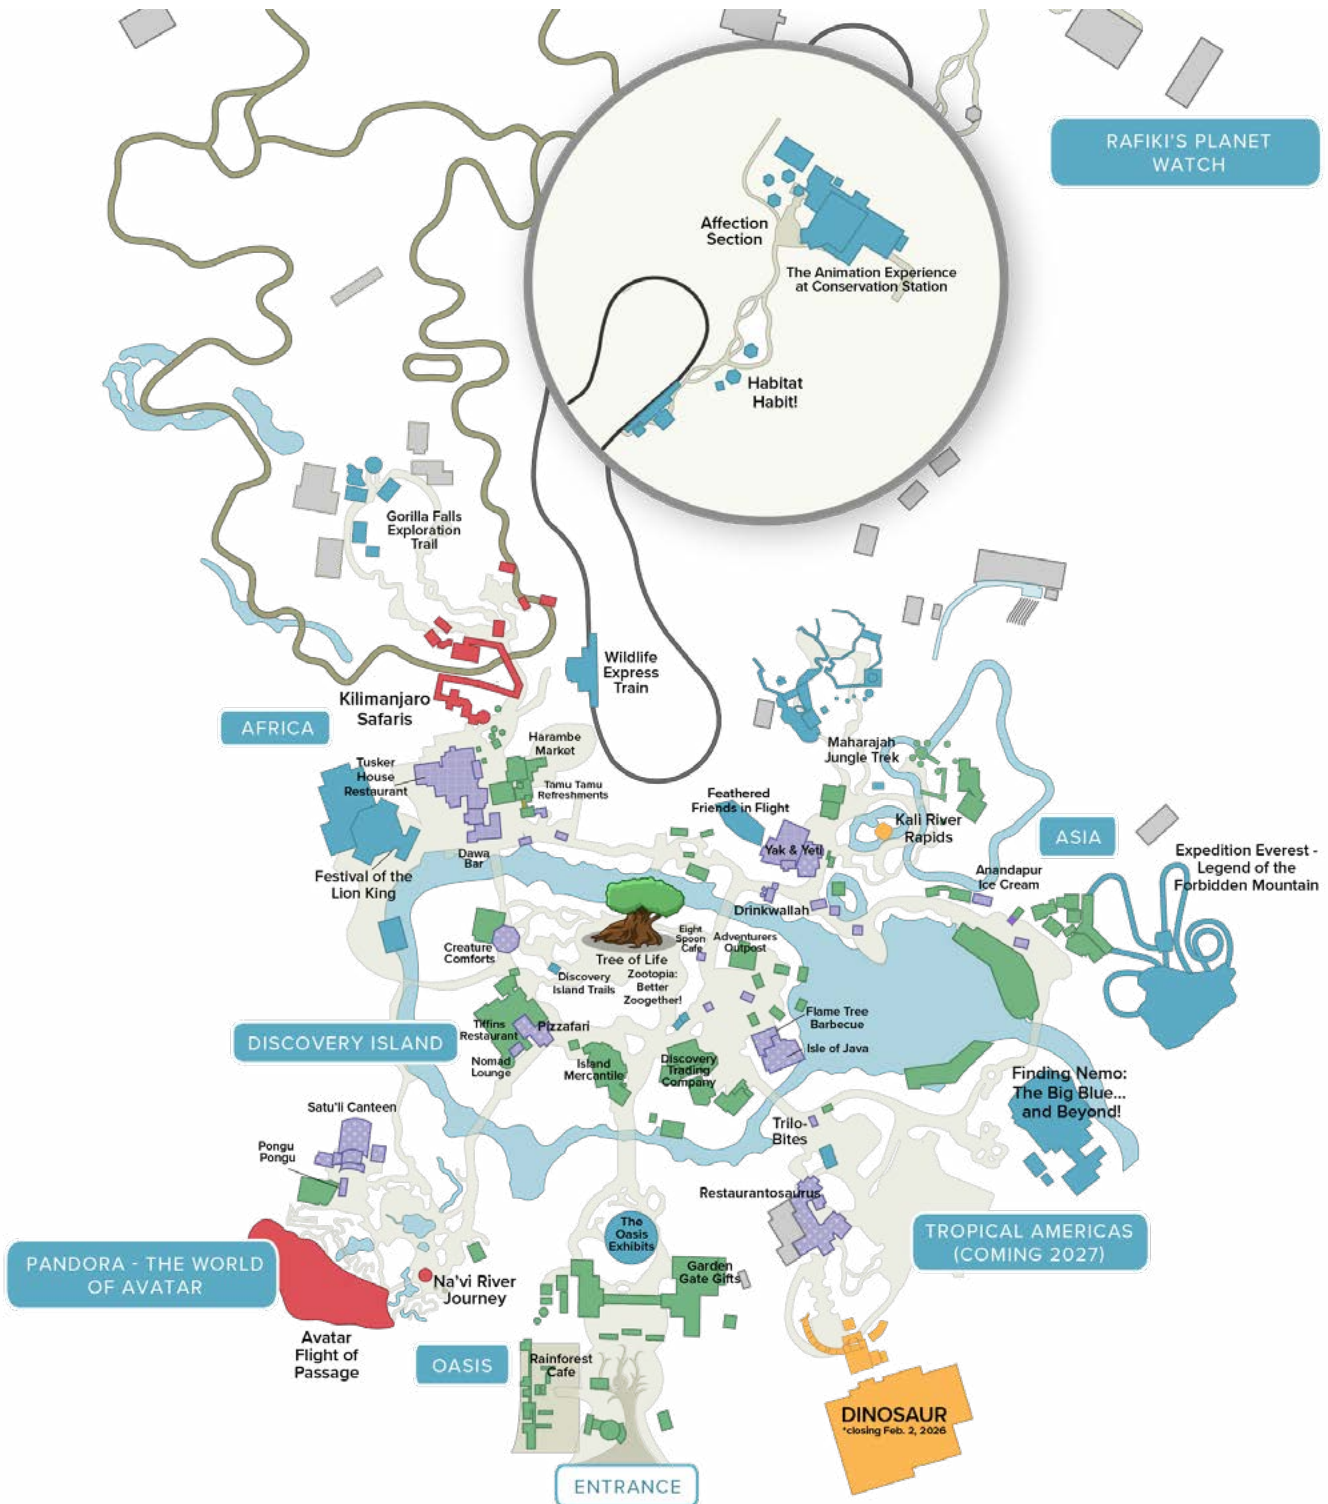

Disney's Animal Kingdom® Theme Park Itinerary:

1-DAY PARK PLAN

We've created this one-day itinerary for *Disney's Animal Kingdom*® Theme Park, so you can experience the most popular attractions with the lowest waits. This plan assumes you do not have Early Theme Park Entry, but are entering the park ahead of official park open and staying until park close to maximize your time.

Park Plan

- 1 *Avatar Flight of Passage*
- 2 *Na'vi River Journey*
- 3 *Kilimanjaro Safaris*®
- 4 Gorilla Falls Exploration Trail
- 5 Festival of The Lion King
- 6 Eat lunch at Yak & Yeti Local Foods Cafe (*quick-service*)
- 7 *Kali River Rapids*®
- 8 *Maharajah Jungle Trek*®
- 9 *Expedition Everest – Legend of the Forbidden Mountain*®
- 10 *Finding Nemo – The Big Blue ... and Beyond!*
- 11 DINOSAUR
- 12 Meet Favorite Disney Pals at Adventurers Outpost
- 13 Eat dinner at Satu'li Canteen

DISNEY'S ANIMAL KINGDOM[®] THEME PARK MAP

RIDE GUIDE

Africa

Kilimanjaro Safaris®

safari ride

Asia

Expedition Everest – Legend of the Forbidden Mountain®

roller coaster

Shows with Lightning Lane

Feathered Friends in Flight!

Festival of The Lion King

Finding Nemo – The Big Blue ... and Beyond!

Zootopia: Better Zoogether!

Rider Switch

Single Rider Line

Accommodates Standard Wheelchair