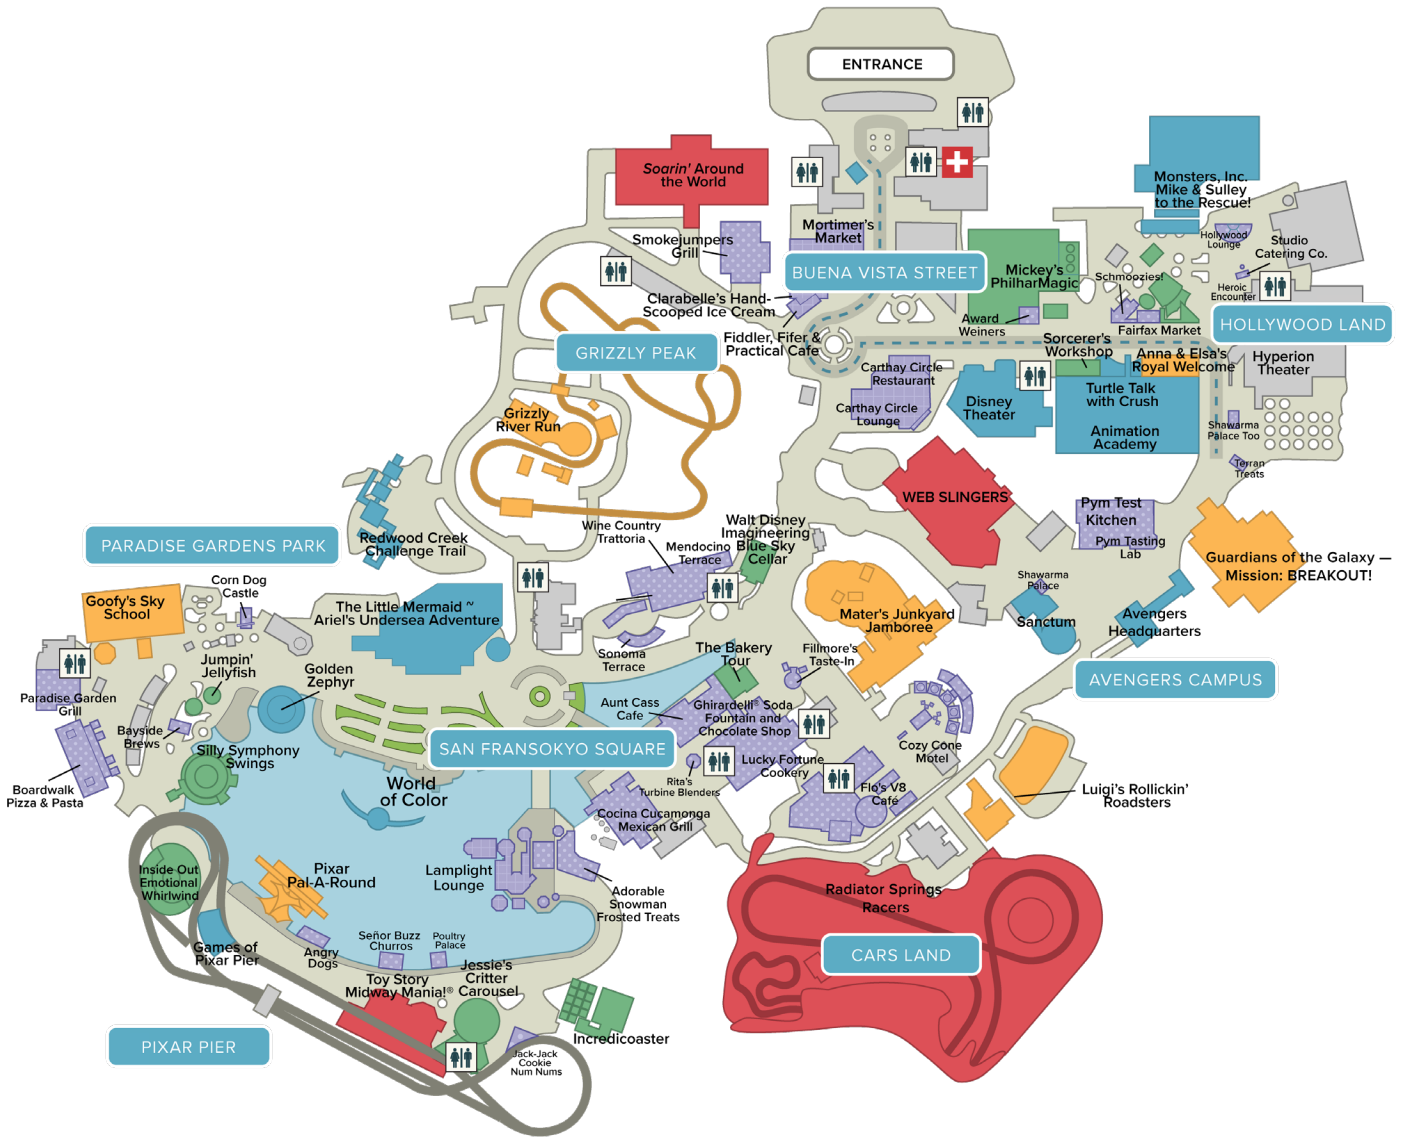

Day 1:

Disneyland® Park

- 1 *Space Mountain*® Attraction
- 2 *Matterhorn Bobsleds*® Attraction
- 3 *Indiana Jones*® Adventure Attraction
- 4 *Pirates of the Caribbean*® Attraction
- 5 *Haunted Mansion*® Attraction
- 6 *The Many Adventures of Winnie the Pooh*® Attraction
- 7 *Big Thunder Mountain Railroad*® Attraction
- 8 *Jungle Cruise*® Attraction
- 9 Eat lunch at Jolly Holiday Cafe
- 10 Meet princesses at The Royal Hall
- 11 *Snow White's Enchanted Wish*® Attraction
- 12 *Peter Pan's Flight*® Attraction
- 13 *Mr. Toad's Wild Ride*® Attraction
- 14 *Dumbo the Flying Elephant*® Attraction
- 15 Alice in Wonderland
- 16 Mad Tea Party
- 17 *it's a small world*® Attraction
- 18 Mickey & Minnie's Runaway Railway
- 19 Meet characters in Mickey's Toontown® Area
- 20 Eat dinner at Cafe Daisy or in *Tomorrowland*® Area
- 21 *Finding Nemo Submarine Voyage*® Attraction inspired by Disney Pixar's Finding Nemo
- 22 *Star Tours*® – The Adventures Continue
- 23 *Buzz Lightyear Astro Blasters*® Attraction
- 24 Star Wars: Rise of Resistance
- 25 Millennium Falcon: Smugglers Run
- 26 Fireworks
- 27 *Fantasmic!*® show (second showtime)

DISNEYLAND® PARK MAP

- | | | |
|---|--|--|
| Visit anytime | Visit after 11 a.m. | Quick-service dining |
| Visit within first hour | Visit in first or last two hours | Table-service dining |

DISNEY CALIFORNIA ADVENTURE® PARK MAP