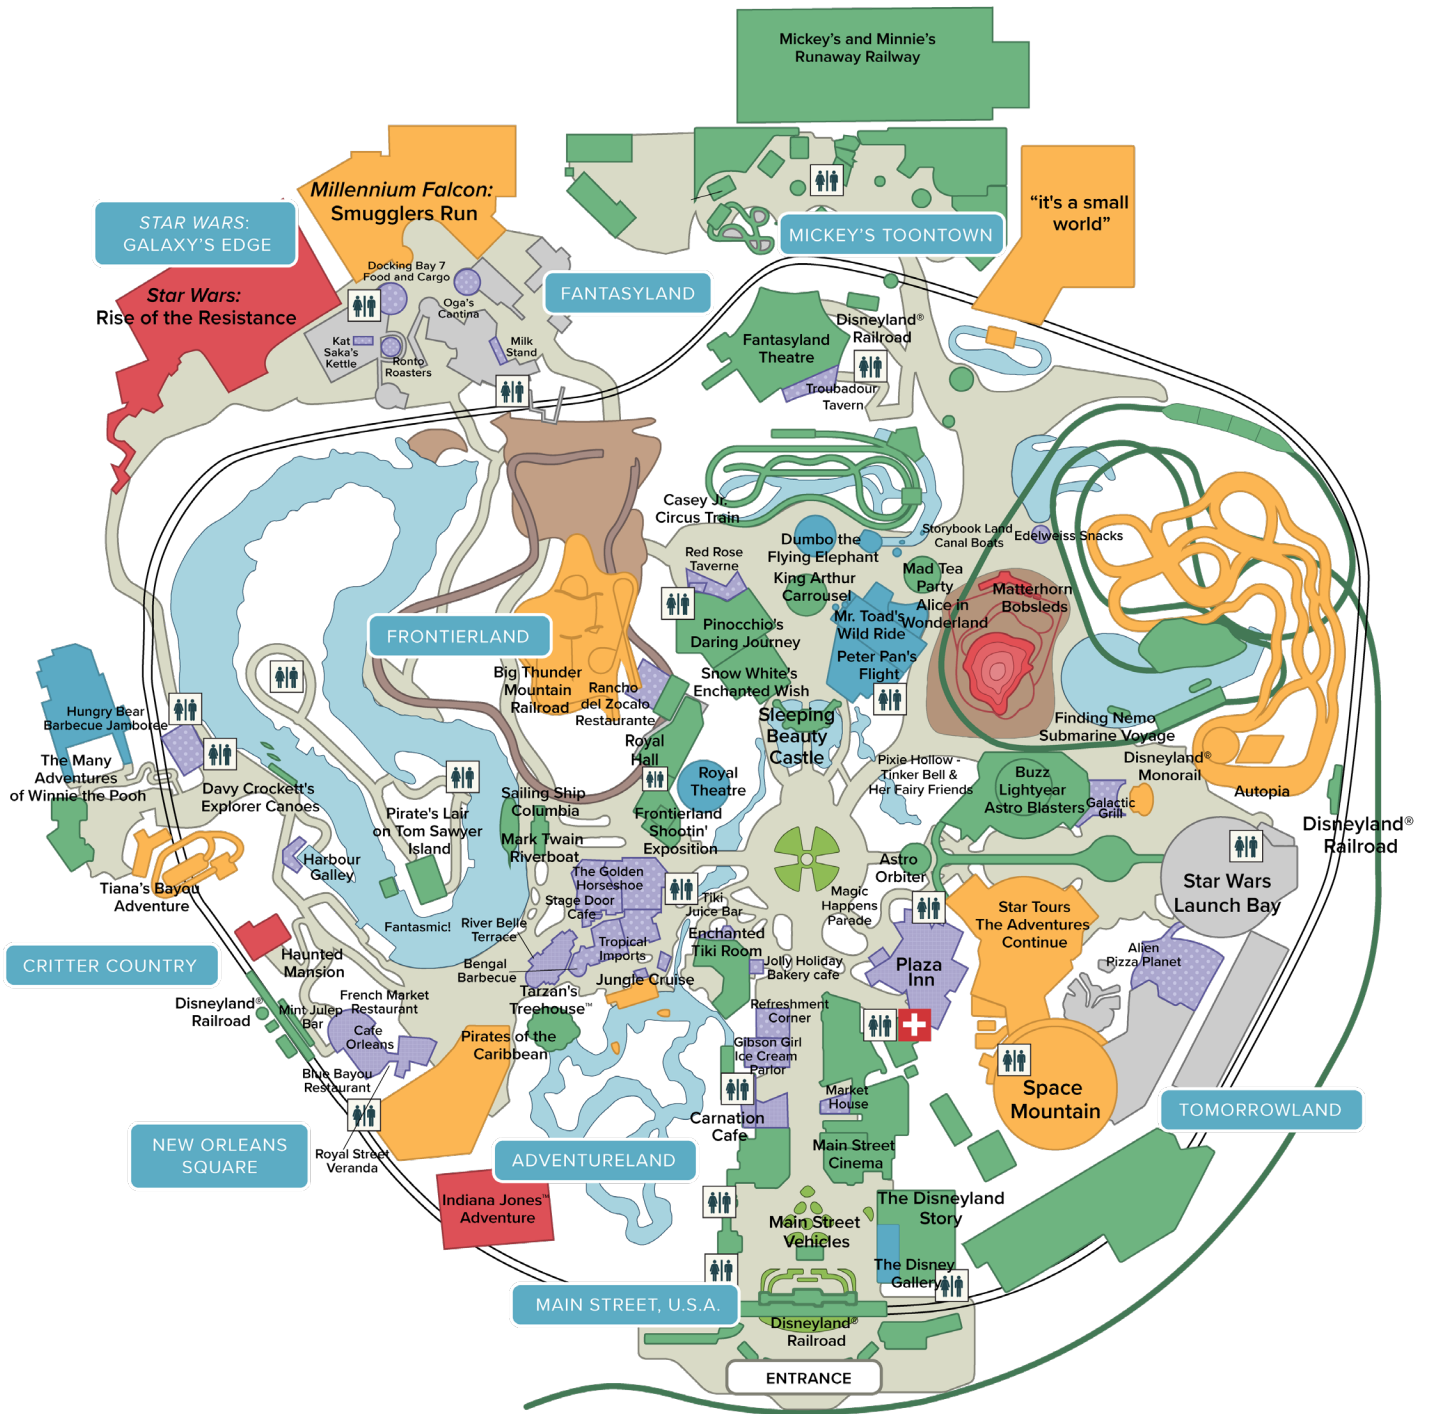

DISNEYLAND® PARK MAP

 Visit anytime	 Visit after 11 a.m.	 Quick-service dining
 Visit within first hour	 Visit in first or last two hours	 Table-service dining