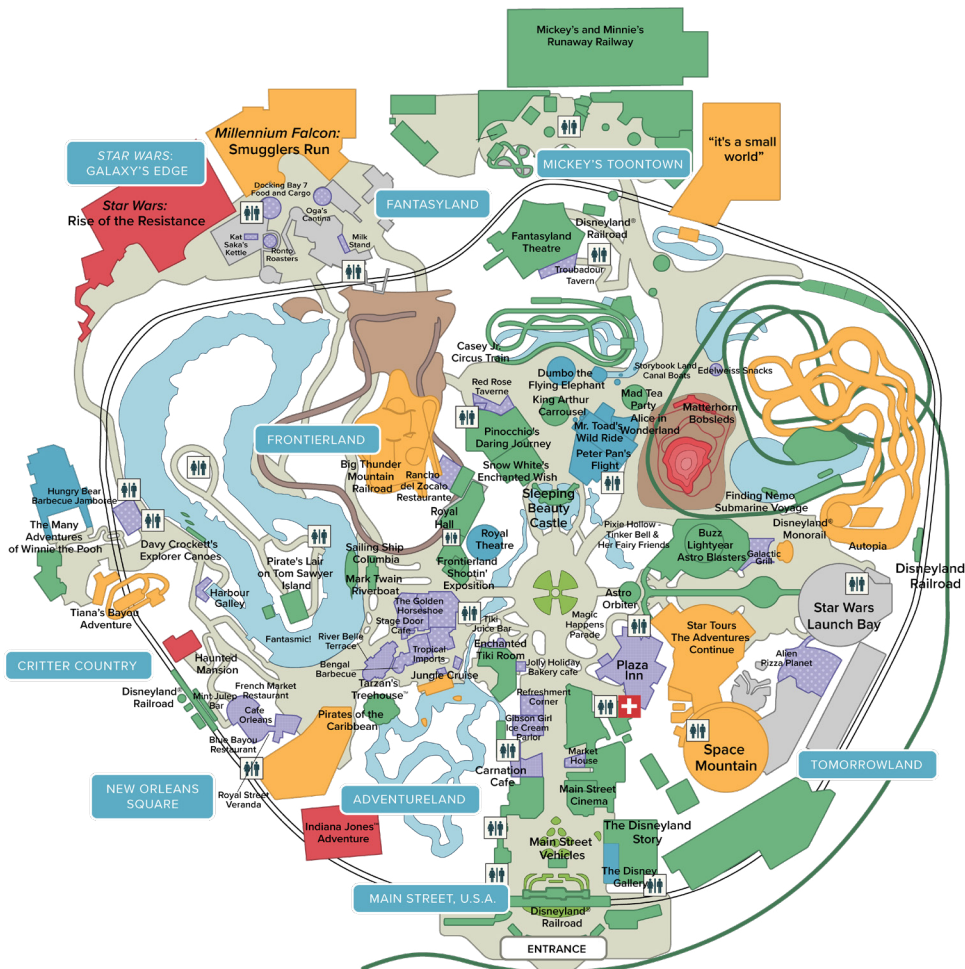

Disneyland® Park Itinerary: 1-DAY PARK PLAN

We've created this one-day itinerary for *Disneyland*® Park, so you can experience the most popular attractions with the lowest waits. This plan assumes you're entering the park ahead of official park open and staying until park close to maximize your time.

Park Plan

- 1 *Space Mountain*® Attraction
- 2 *Matterhorn Bobsleds*® Attraction
- 3 *Indiana Jones*® Adventure Attraction
- 4 *Pirates of the Caribbean*® Attraction
- 5 *Haunted Mansion*® Attraction
- 6 *The Many Adventures of Winnie the Pooh*® Attraction
- 7 *Big Thunder Mountain Railroad*® Attraction
- 8 *Jungle Cruise*® Attraction
- 9 Eat lunch at Jolly Holiday Cafe
- 10 Meet princesses at The Royal Hall
- 11 *Snow White's Enchanted Wish*® Attraction
- 12 *Peter Pan's Flight*® Attraction
- 13 *Mr. Toad's Wild Ride*® Attraction
- 14 *Dumbo the Flying Elephant*® Attraction
- 15 Alice in Wonderland
- 16 Mad Tea Party
- 17 *it's a small world*® Attraction
- 18 Mickey & Minnie's Runaway Railway
- 19 Meet characters in *Mickey's Toontown*® Area
- 20 Eat dinner at Cafe Daisy or in *Tomorrowland*® Area
- 21 *Finding Nemo Submarine Voyage*® Attraction inspired by Disney Pixar's Finding Nemo
- 22 *Star Tours*® – The Adventures Continue
- 23 *Buzz Lightyear Astro Blasters*® Attraction
- 24 Star Wars: Rise of Resistance
- 25 Millennium Falcon: Smugglers Run
- 26 Fireworks
- 27 *Fantasmic!*® show (second showtime)

PARK MAP AND CONSIDERATIONS

Disneyland® Park Map

-  Visit anytime
-  Visit within first hour
-  Visit after 11 a.m.
-  Visit in first or last two hours
-  Quick-service dining
-  Table-service dining

Factors to Consider

Frontierland®

Big Thunder Mountain Railroad® Attraction

family coaster

★★ 40"

Mark Twain Riverboat

riverboat ride

★

Sailing Ship Columbia