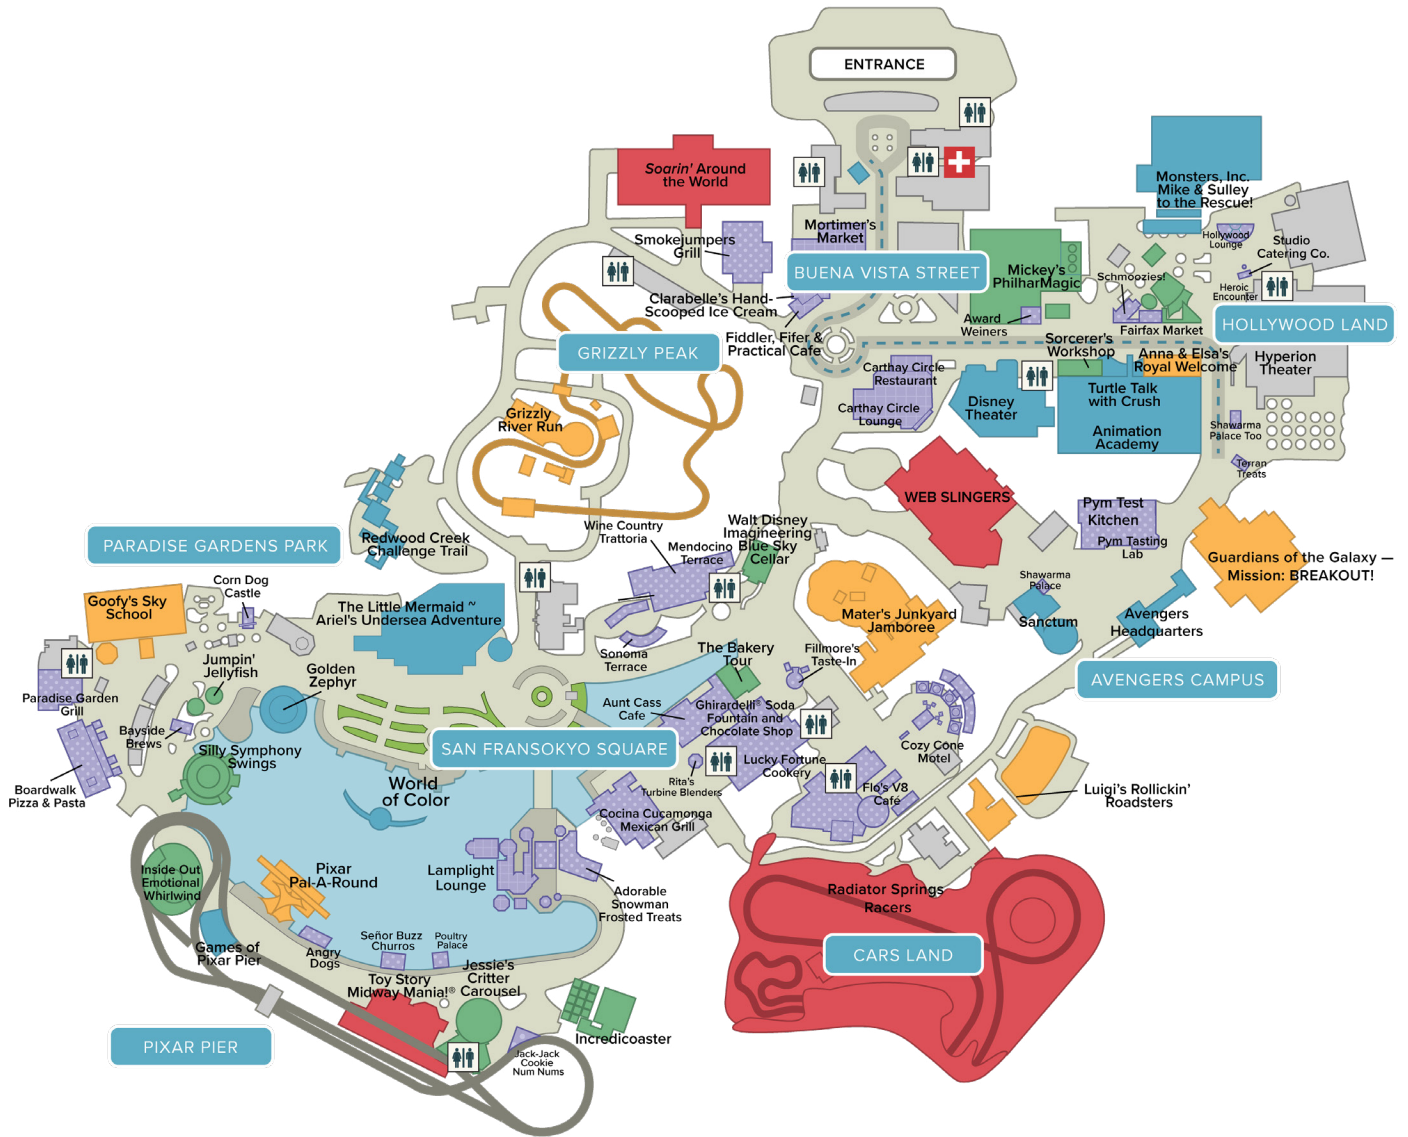

DISNEY CALIFORNIA ADVENTURE® PARK MAP

 Visit anytime	 Visit after 11 a.m.	 Quick-service dining
 Visit within first hour	 Visit in first or last two hours	 Table-service dining