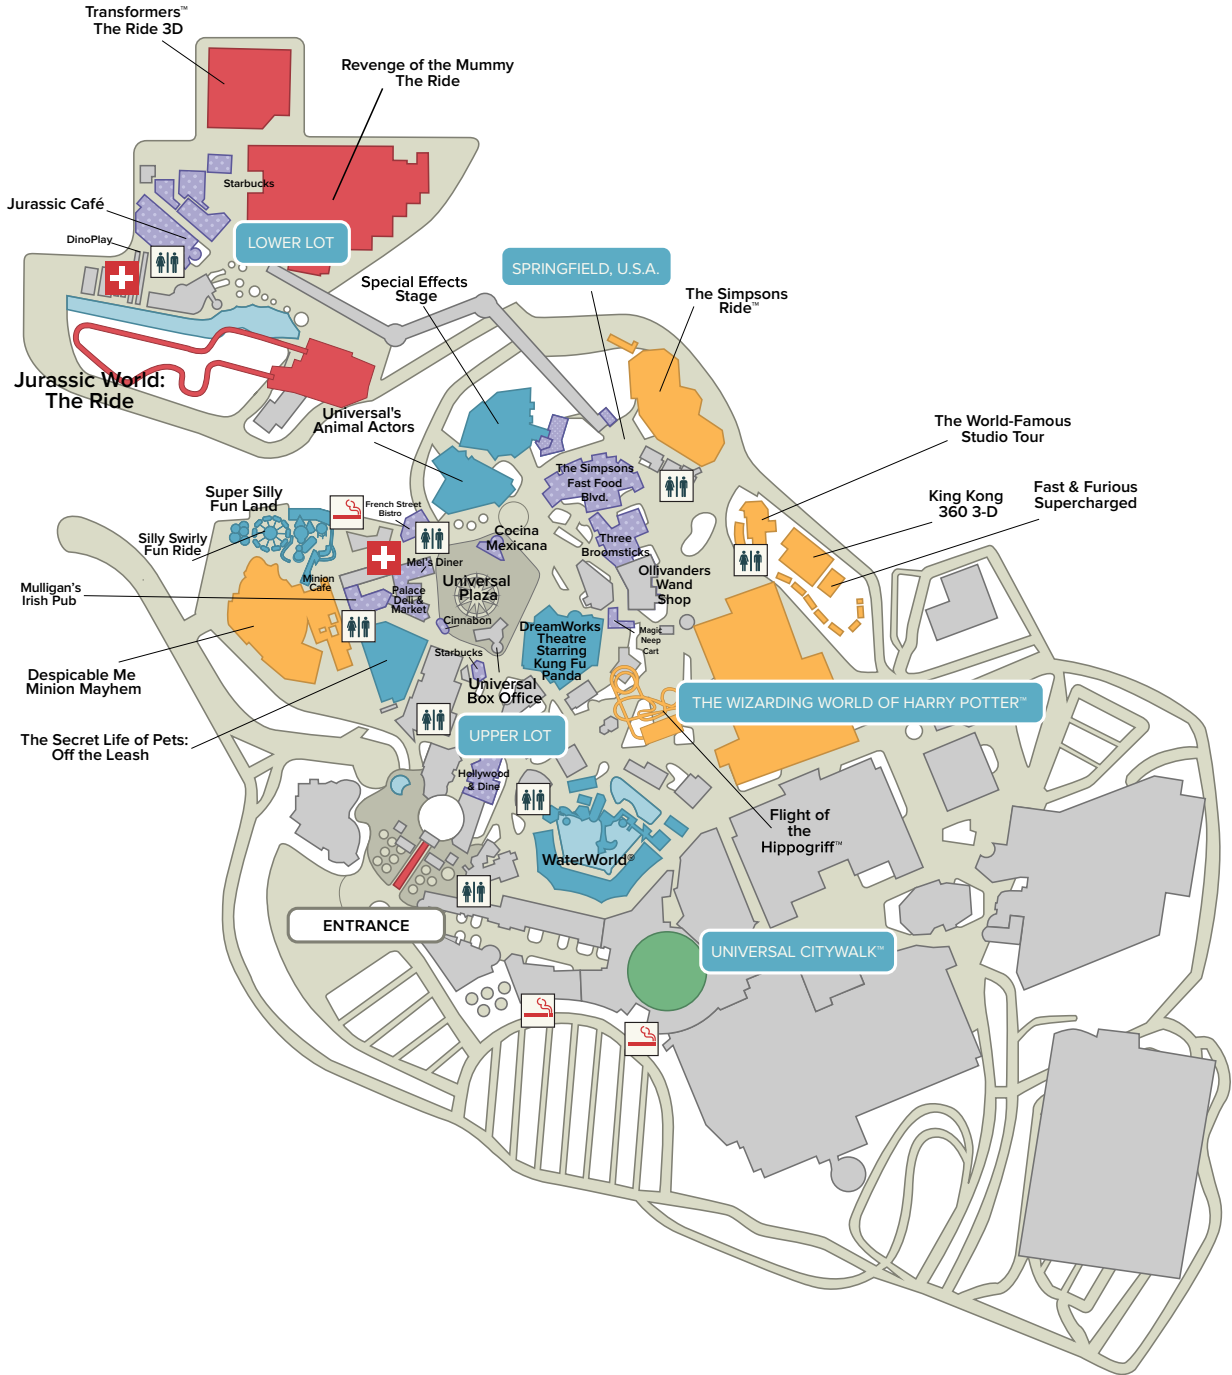

Universal Studios Hollywood™ GENERAL MAP

- TABLE SERVICE DINING
- QUICK RESTAURANTS
- RESTROOMS
- FIRST AID
- SMOKING AREA

- VISIT ANYTIME
- VISIT WITHIN FIRST HR OR WITH EXPRESS
- VISIT IN FIRST OR LAST 2 HRS
- VISIT AFTER 11 AM