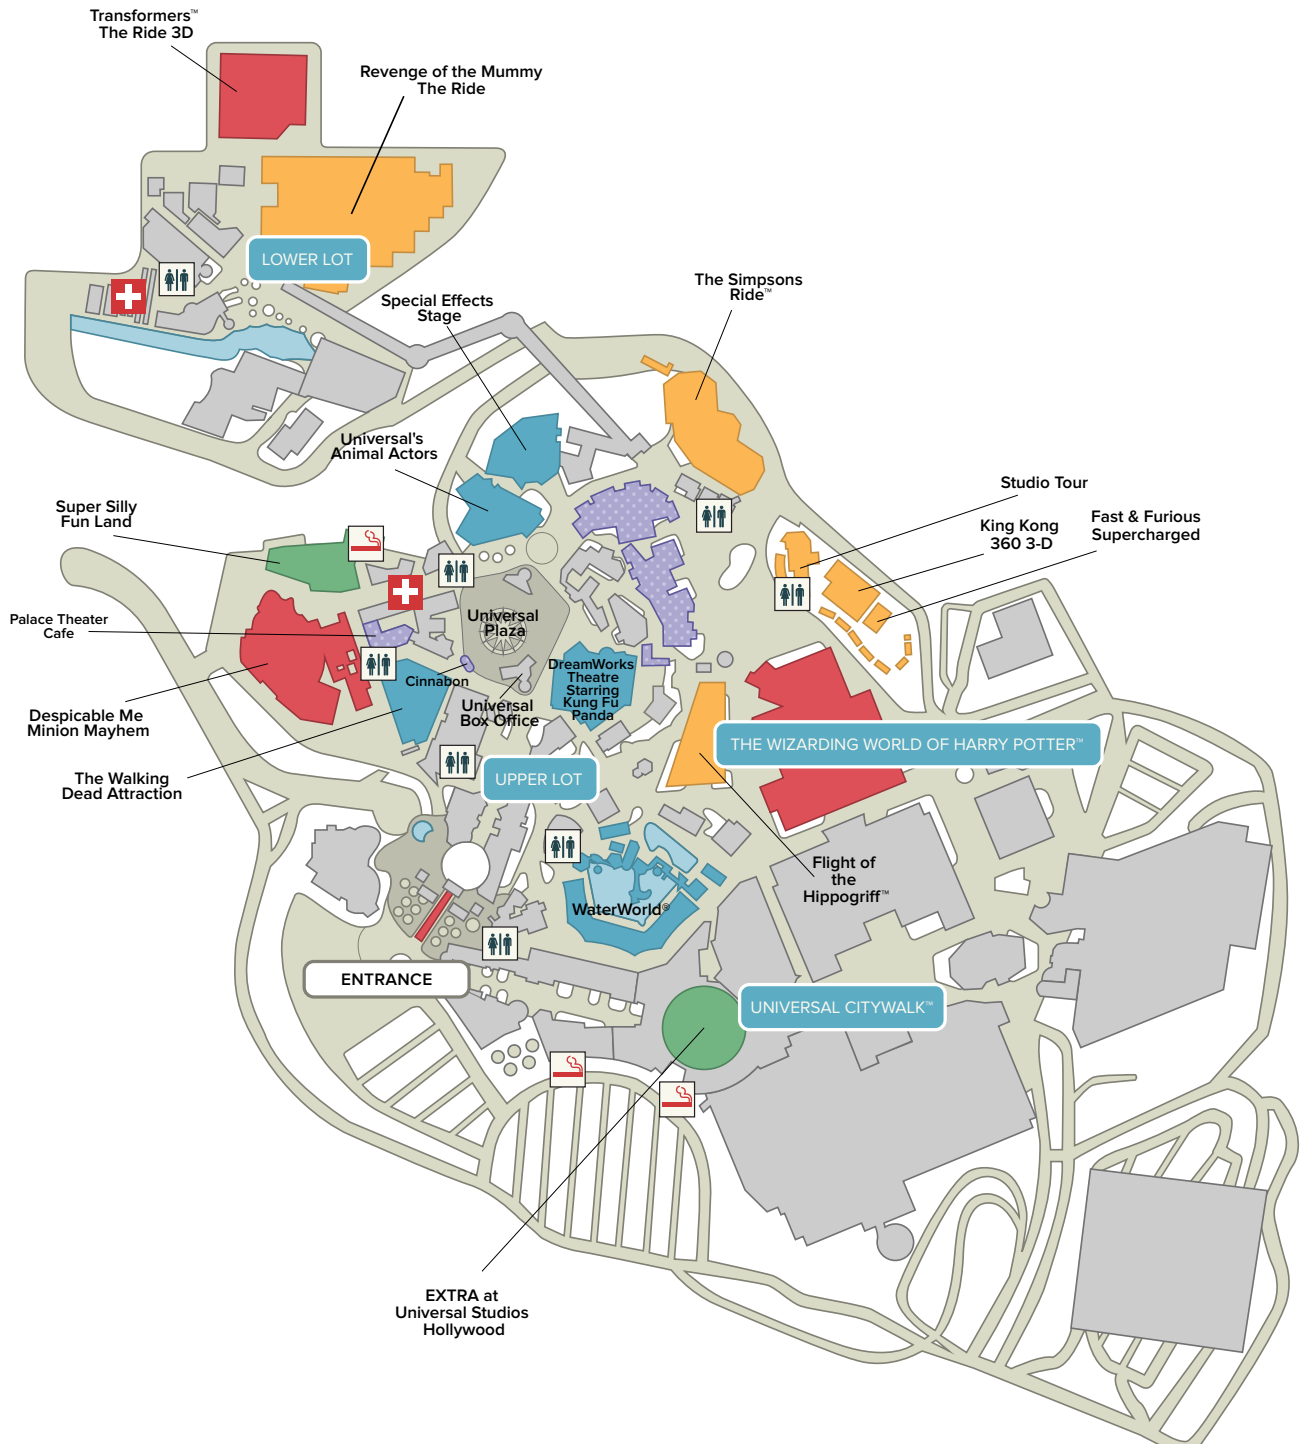

# Universal Studios Hollywood™ GENERAL MAP

-  TABLE SERVICE DINING
-  QUICK RESTAURANTS
-  RESTROOMS
-  FIRST AID
-  SMOKING AREA

-  VISIT ANYTIME
-  VISIT WITHIN FIRST HR OR WITH FASTPASS+
-  VISIT IN FIRST OR LAST 2 HRS
-  VISIT AFTER 11 AM