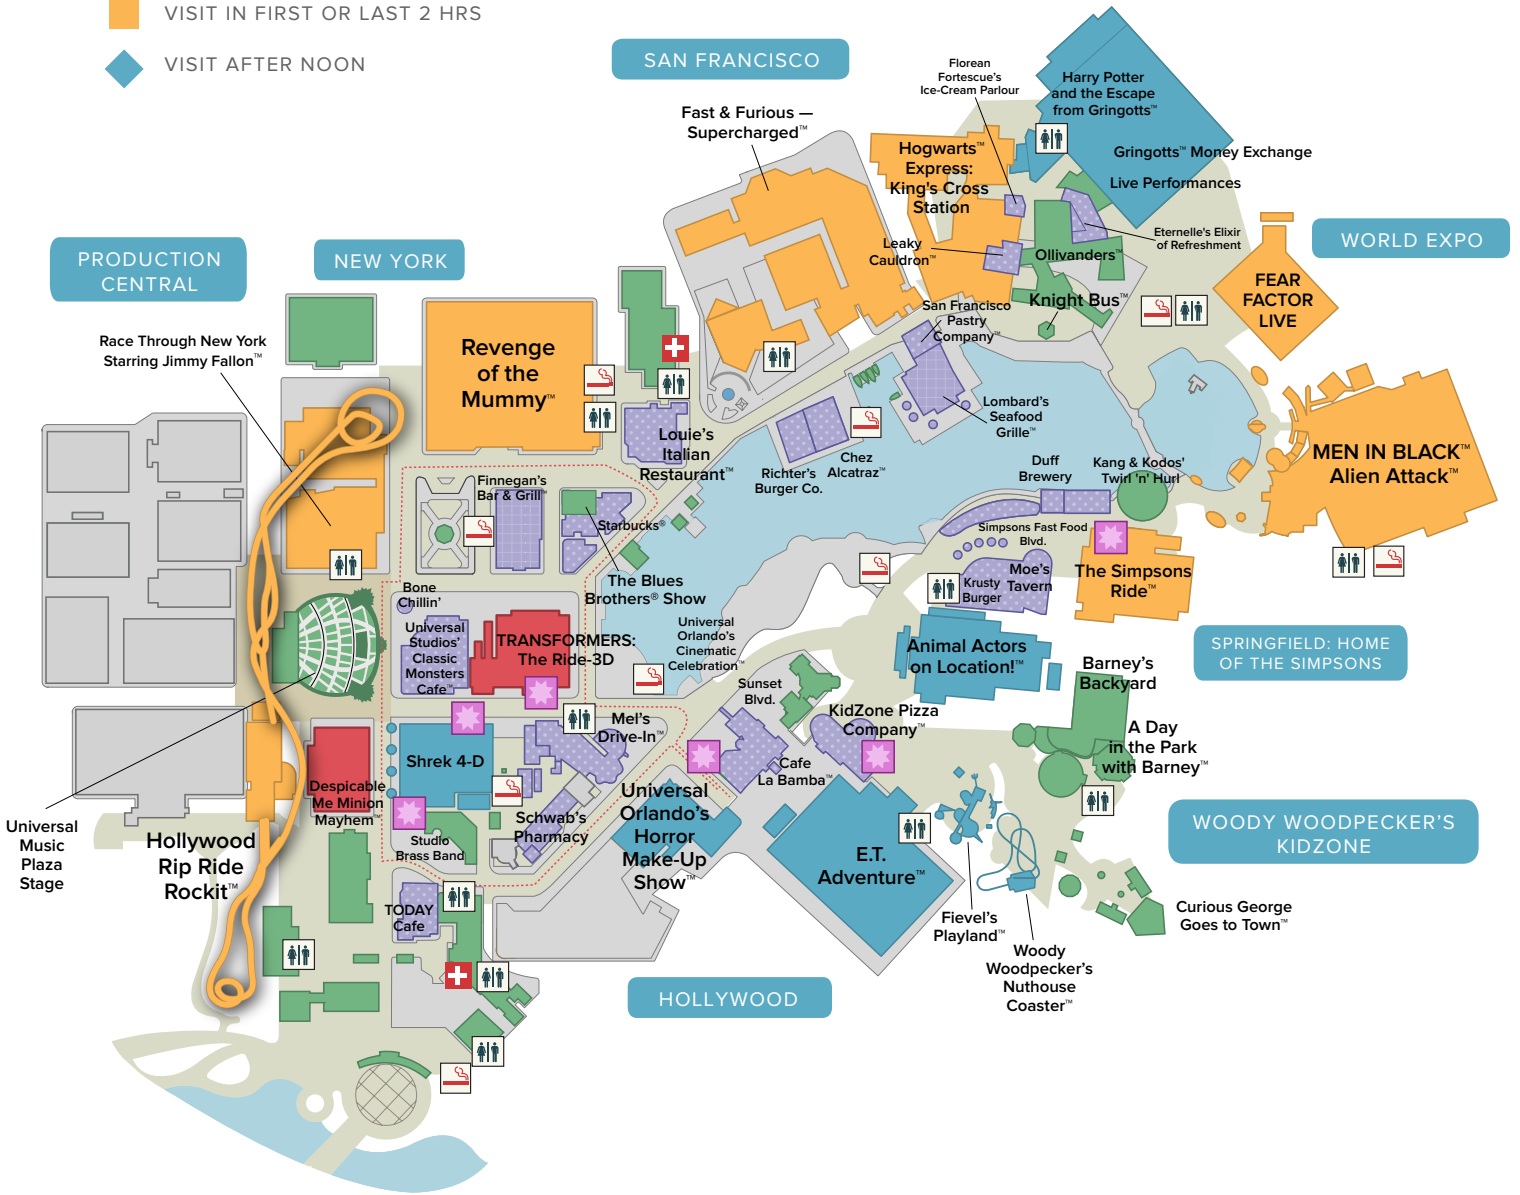

Universal Studios Florida™ GENERAL MAP

- ★ VISIT ANYTIME
- VISIT WITHIN FIRST HR
- VISIT IN FIRST OR LAST 2 HRS
- ◆ VISIT AFTER NOON

THE WIZARDING WORLD OF HARRY POTTER - DIAGON ALLEY™

- TABLE-SERVICE RESTAURANT
- QUICK-SERVICE RESTAURANT
- 🚻 RESTROOMS
- 🏥 FIRST AID
- 🚬 SMOKING AREA
- 🎪 PARADE ROUTE

★ CHARACTER MEET