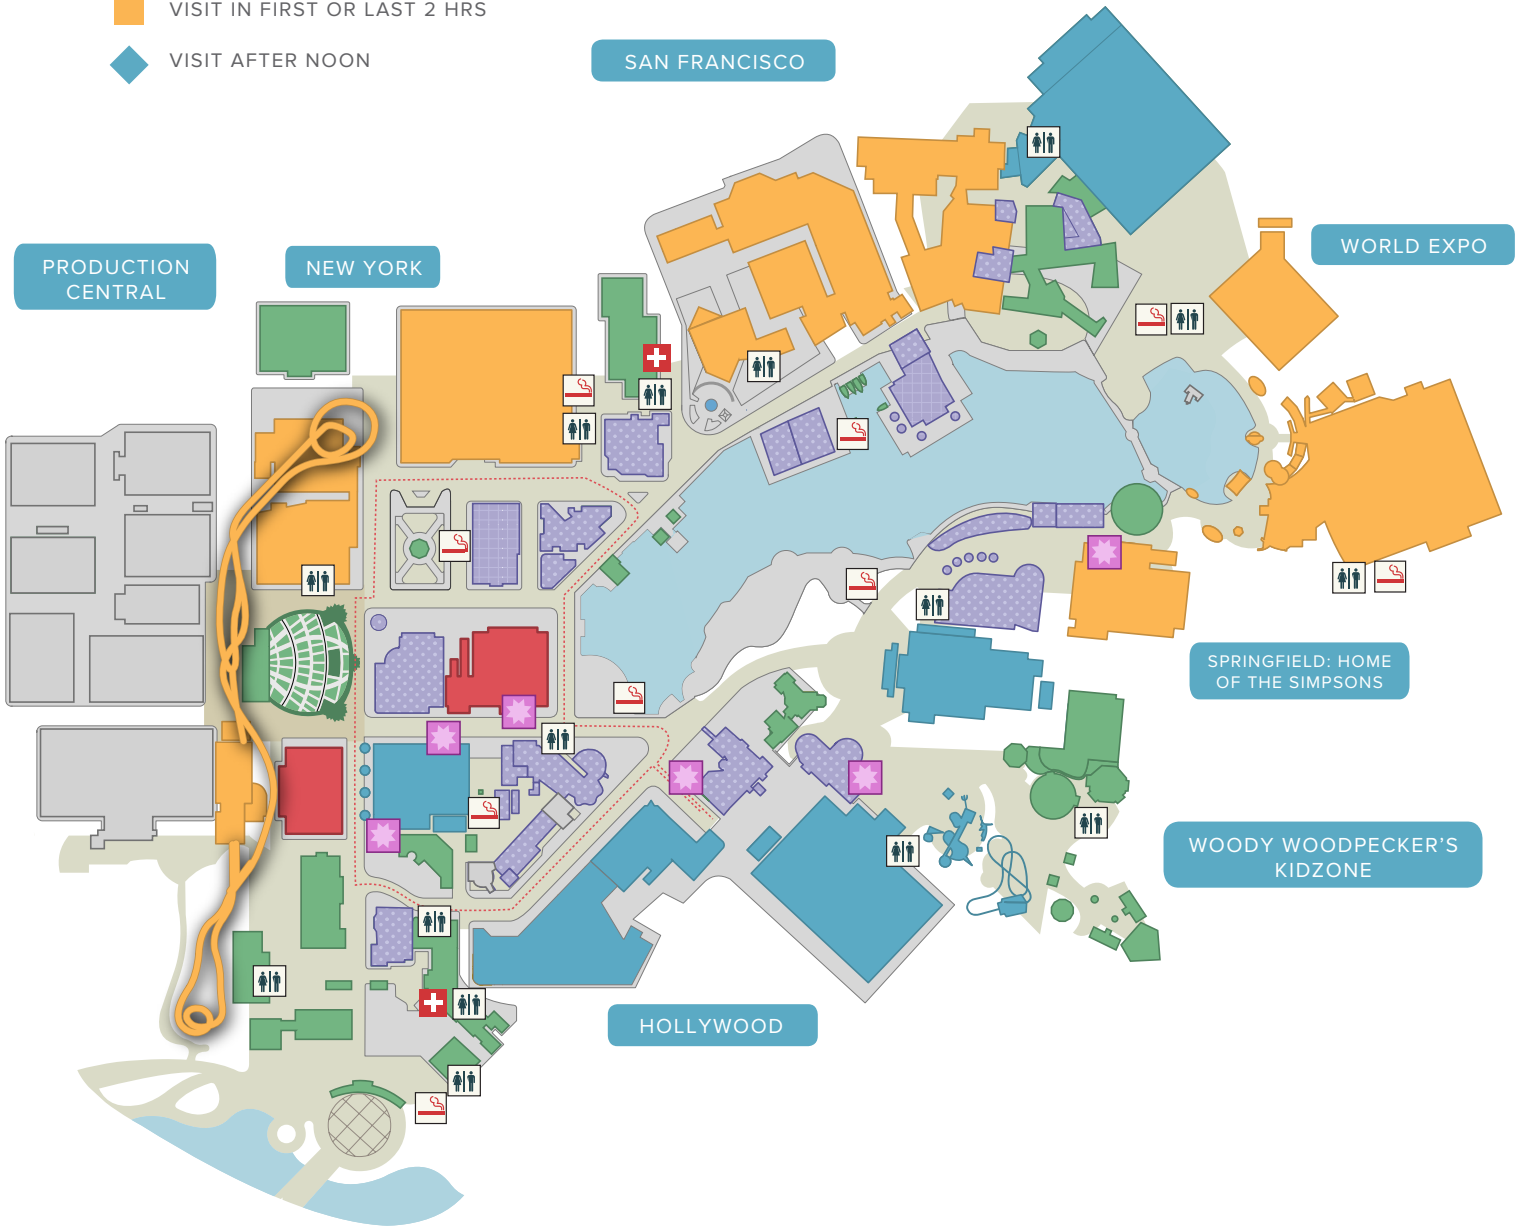

Universal Studios Florida™ GENERAL MAP

- ★ VISIT ANYTIME
- VISIT WITHIN FIRST HR
- VISIT IN FIRST OR LAST 2 HRS
- ◆ VISIT AFTER NOON

THE WIZARDING WORLD OF HARRY POTTER - DIAGON ALLEY™

SAN FRANCISCO

PRODUCTION CENTRAL

NEW YORK

WORLD EXPO

SPRINGFIELD: HOME OF THE SIMPSONS

WOODY WOODPECKER'S KIDZONE

HOLLYWOOD

- TABLE SERVICE RESTAURANT
- QUICK RESTAURANT
- ♂ ♀ RESTROOMS
- ⊕ FIRST AID
- 🚭 SMOKING AREA
- 🌀 PARADE ROUTE

★ CHARACTER MEET