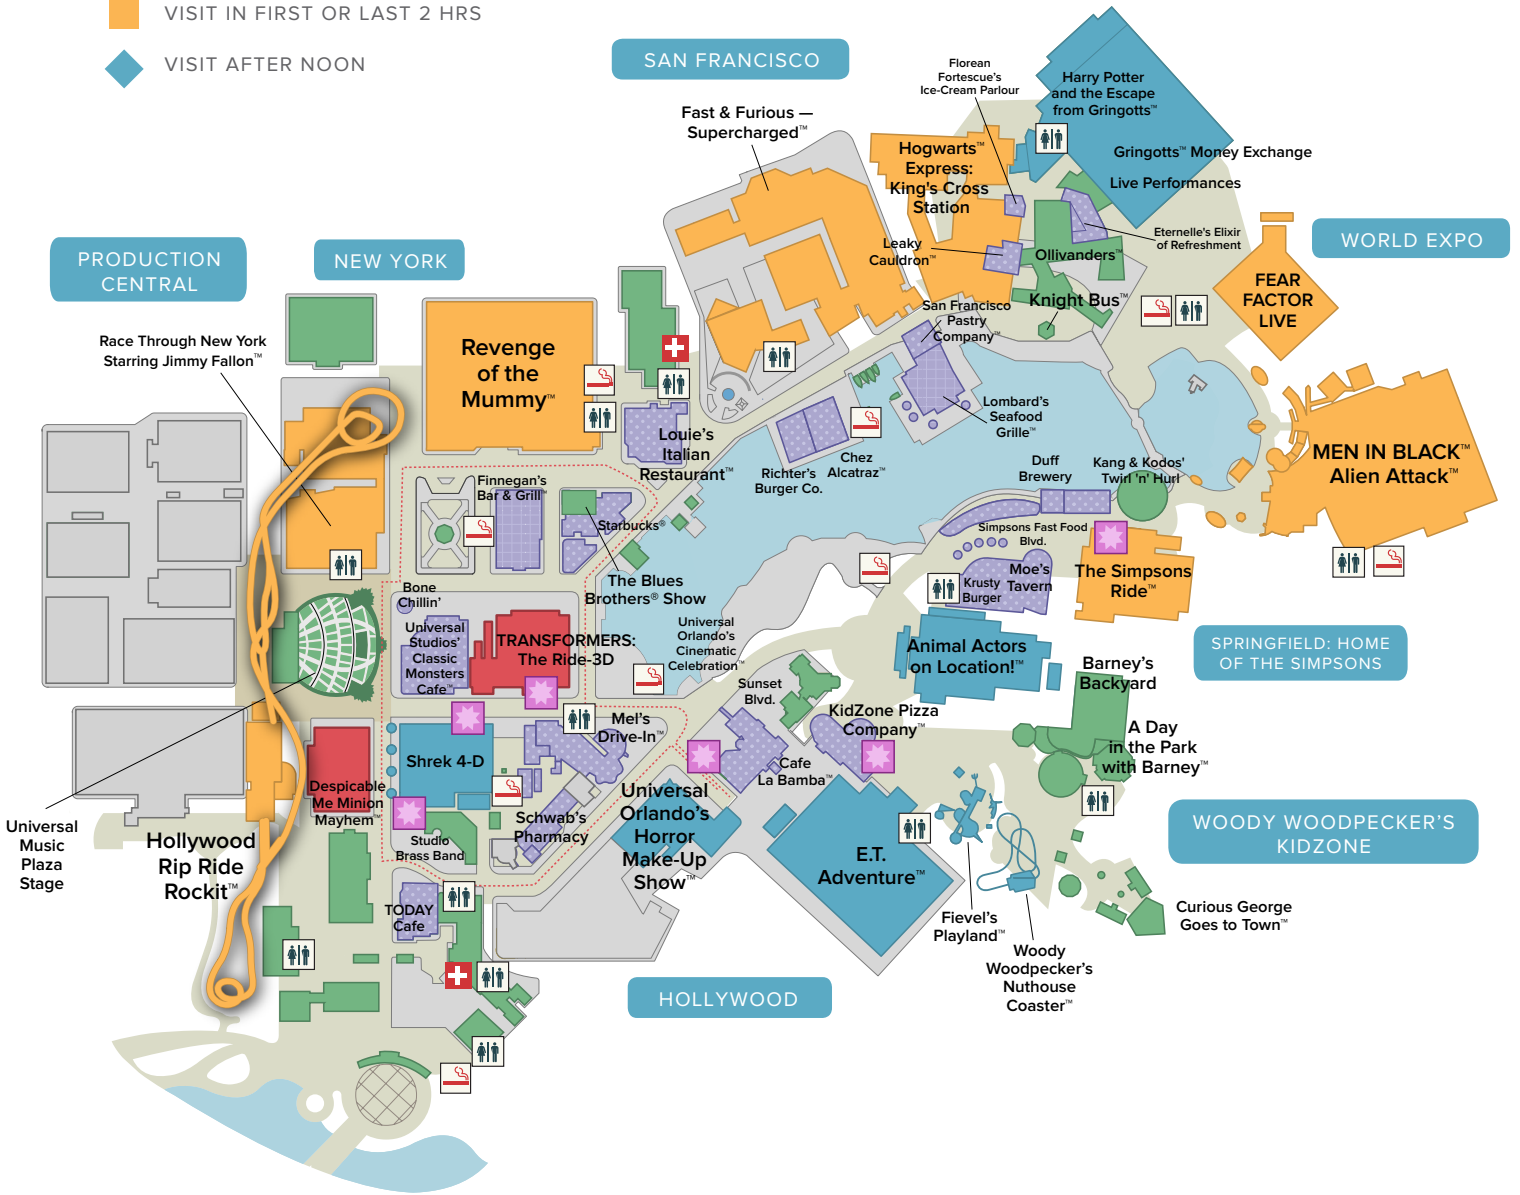

Universal Studios Florida™ GENERAL MAP

- ★ VISIT ANYTIME
- VISIT WITHIN FIRST HR
- VISIT IN FIRST OR LAST 2 HRS
- ◆ VISIT AFTER NOON

THE WIZARDING WORLD OF HARRY POTTER - DIAGON ALLEY™

- TABLE SERVICE RESTAURANT
- QUICK RESTAURANT
- ♂ ♀ RESTROOMS
- ⊕ FIRST AID
- 🚬 SMOKING AREA
- 🌀 PARADE ROUTE

★ CHARACTER MEET