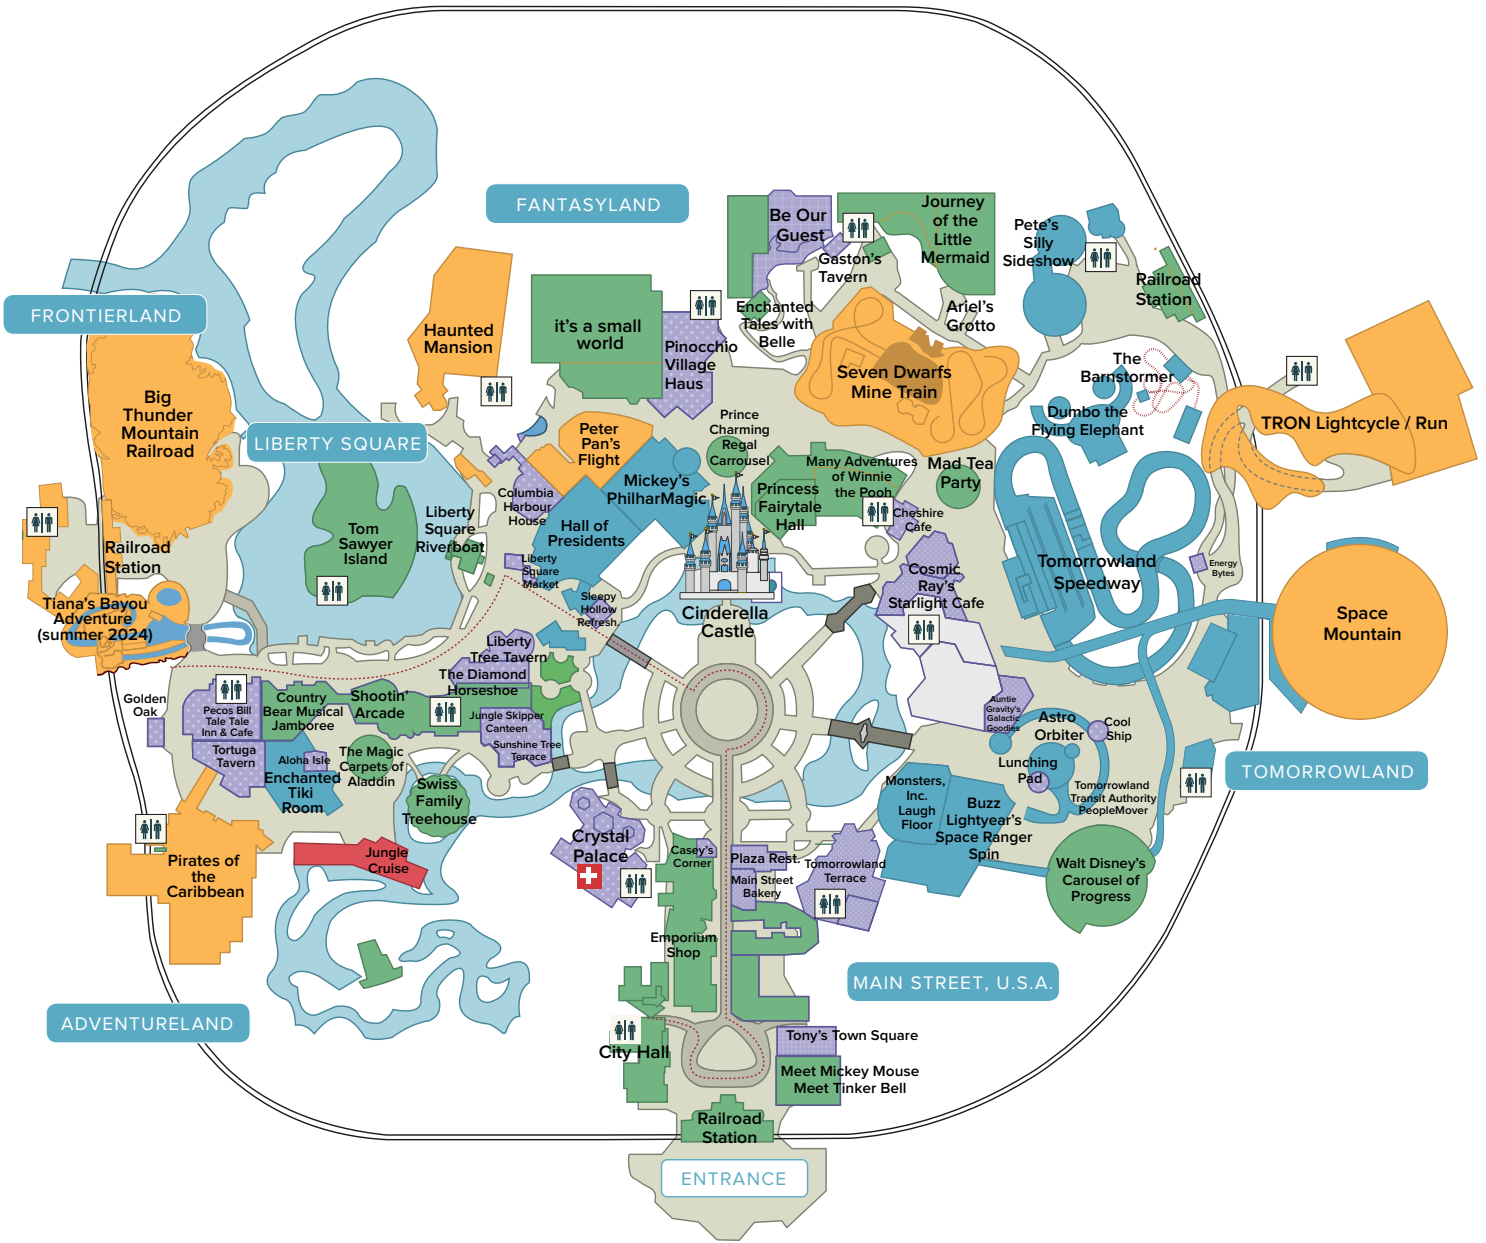

# Magic Kingdom® Park GENERAL MAP

- TABLE-SERVICE DINING
- QUICK-SERVICE DINING
- RESTROOMS
- PARADE/CAVALCADE ROUTE
- FIRST AID

- VISIT ANYTIME
- VISIT WITHIN FIRST HR
- VISIT IN FIRST OR LAST 2 HRS
- VISIT AFTER 11 AM