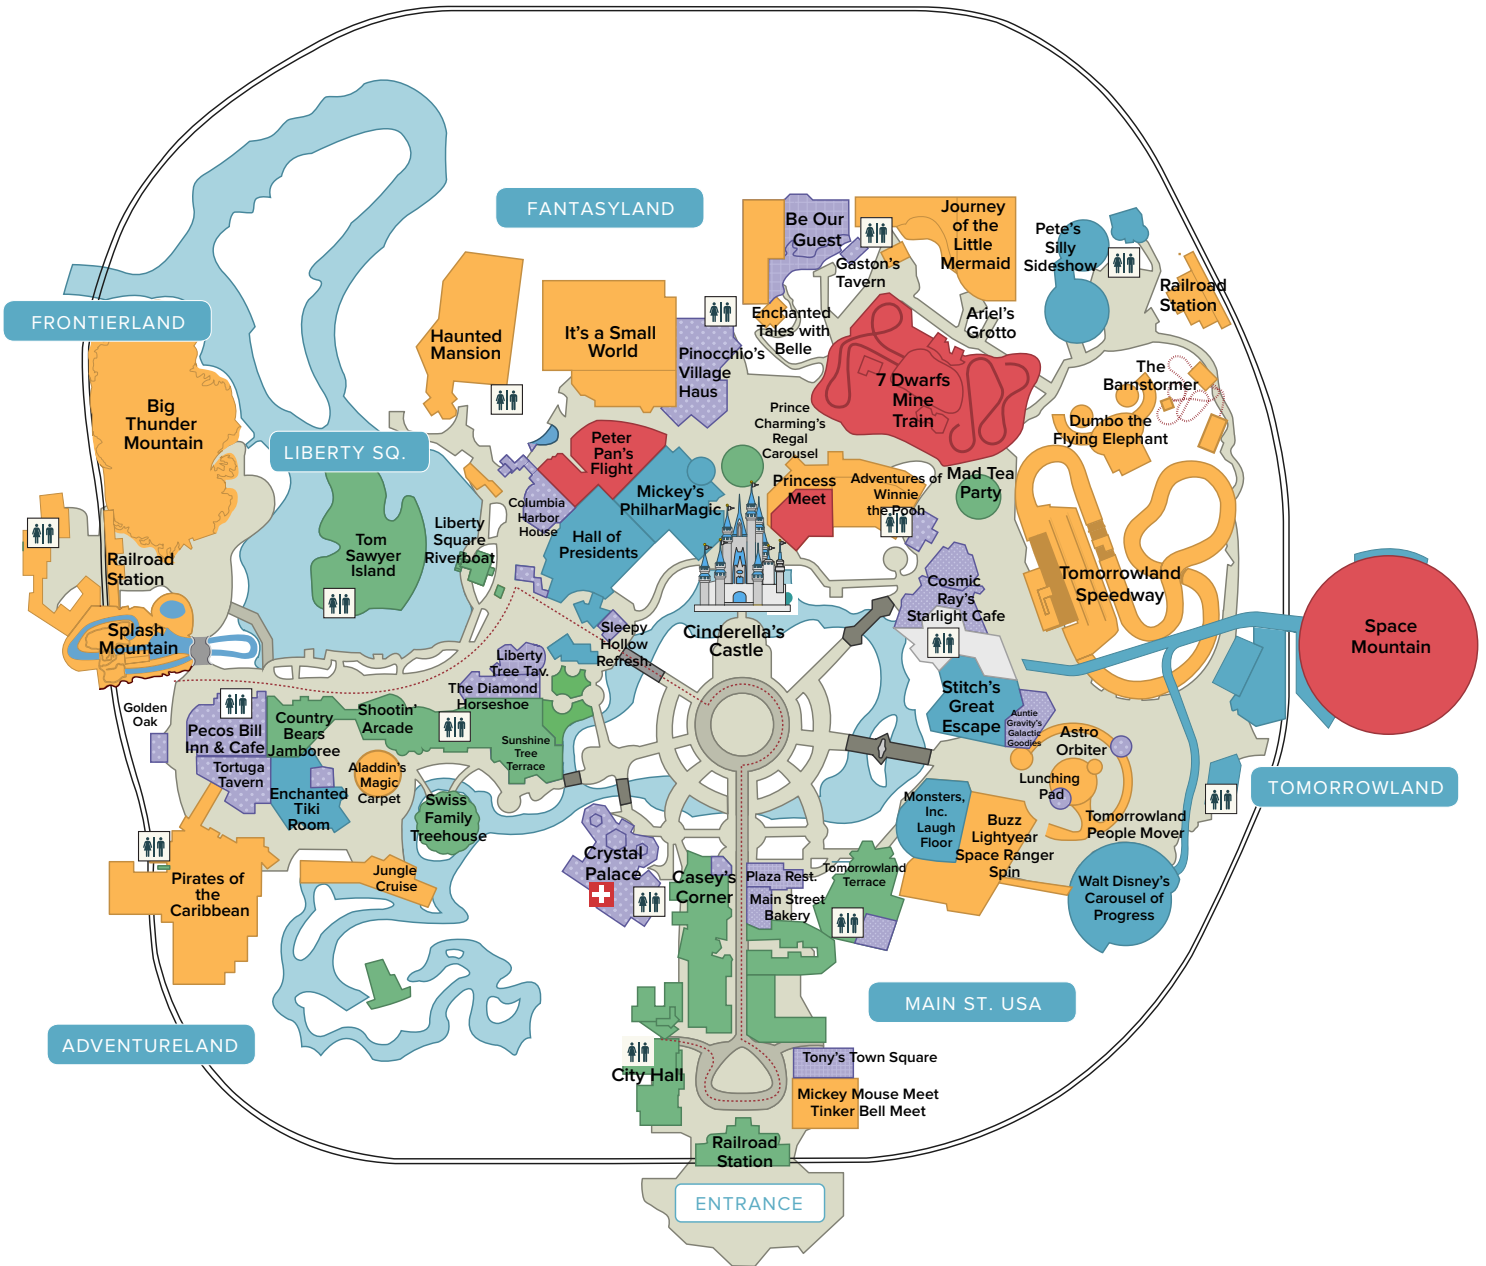

Magic Kingdom® GENERAL MAP

-  TABLE SERVICE DINING
-  QUICK RESTAURANTS
-  RESTROOMS
-  CAVALCADE ROUTE
-  FIRST AID
-  MEET THE CHARACTER

-  VISIT ANYTIME
-  VISIT WITHIN FIRST HR
-  VISIT IN FIRST OR LAST 2 HRS
-  VISIT AFTER 11 AM