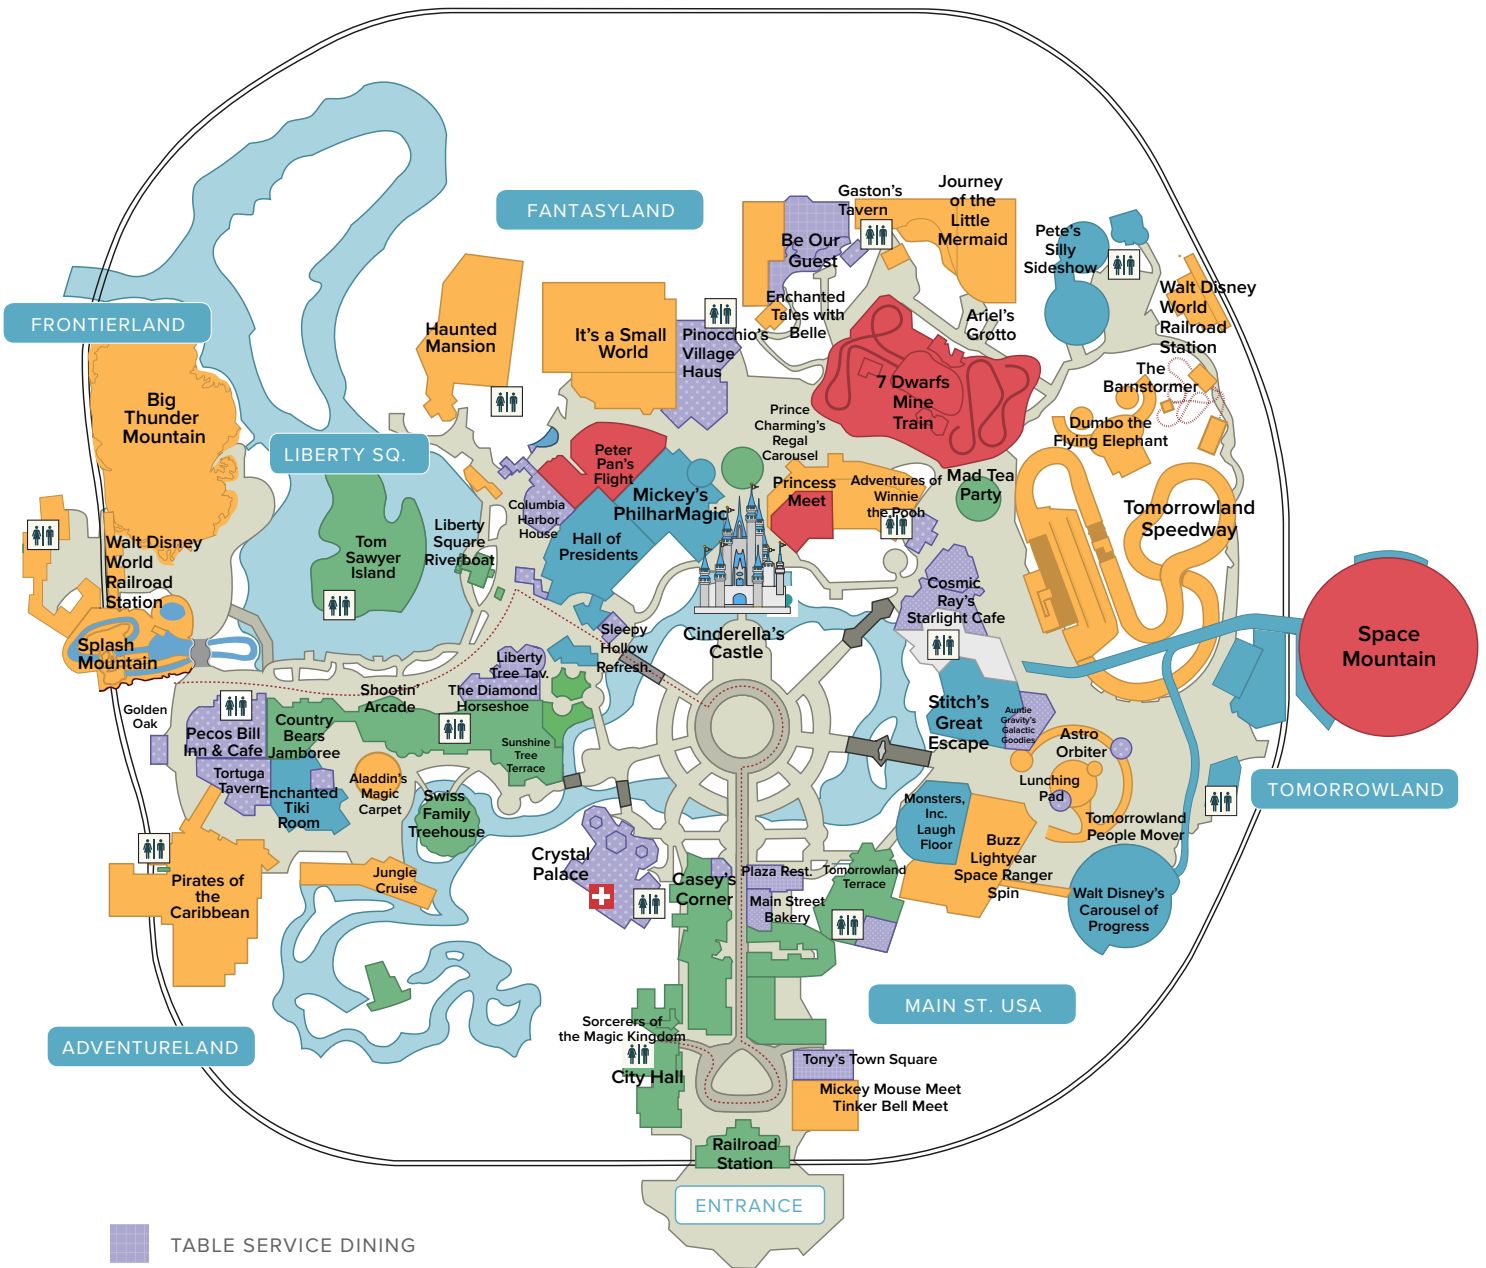

Magic Kingdom® GENERAL MAP

-  TABLE SERVICE DINING
-  QUICK RESTAURANTS
-  RESTROOMS
-  PARADE ROUTE
-  FIRST AID
-  MEET THE CHARACTER

-  VISIT ANYTIME
-  VISIT WITHIN FIRST HR OR WITH FASTPASS+
-  VISIT IN FIRST OR LAST 2 HRS OR WITH FASTPASS+
-  VISIT AFTER 11 AM