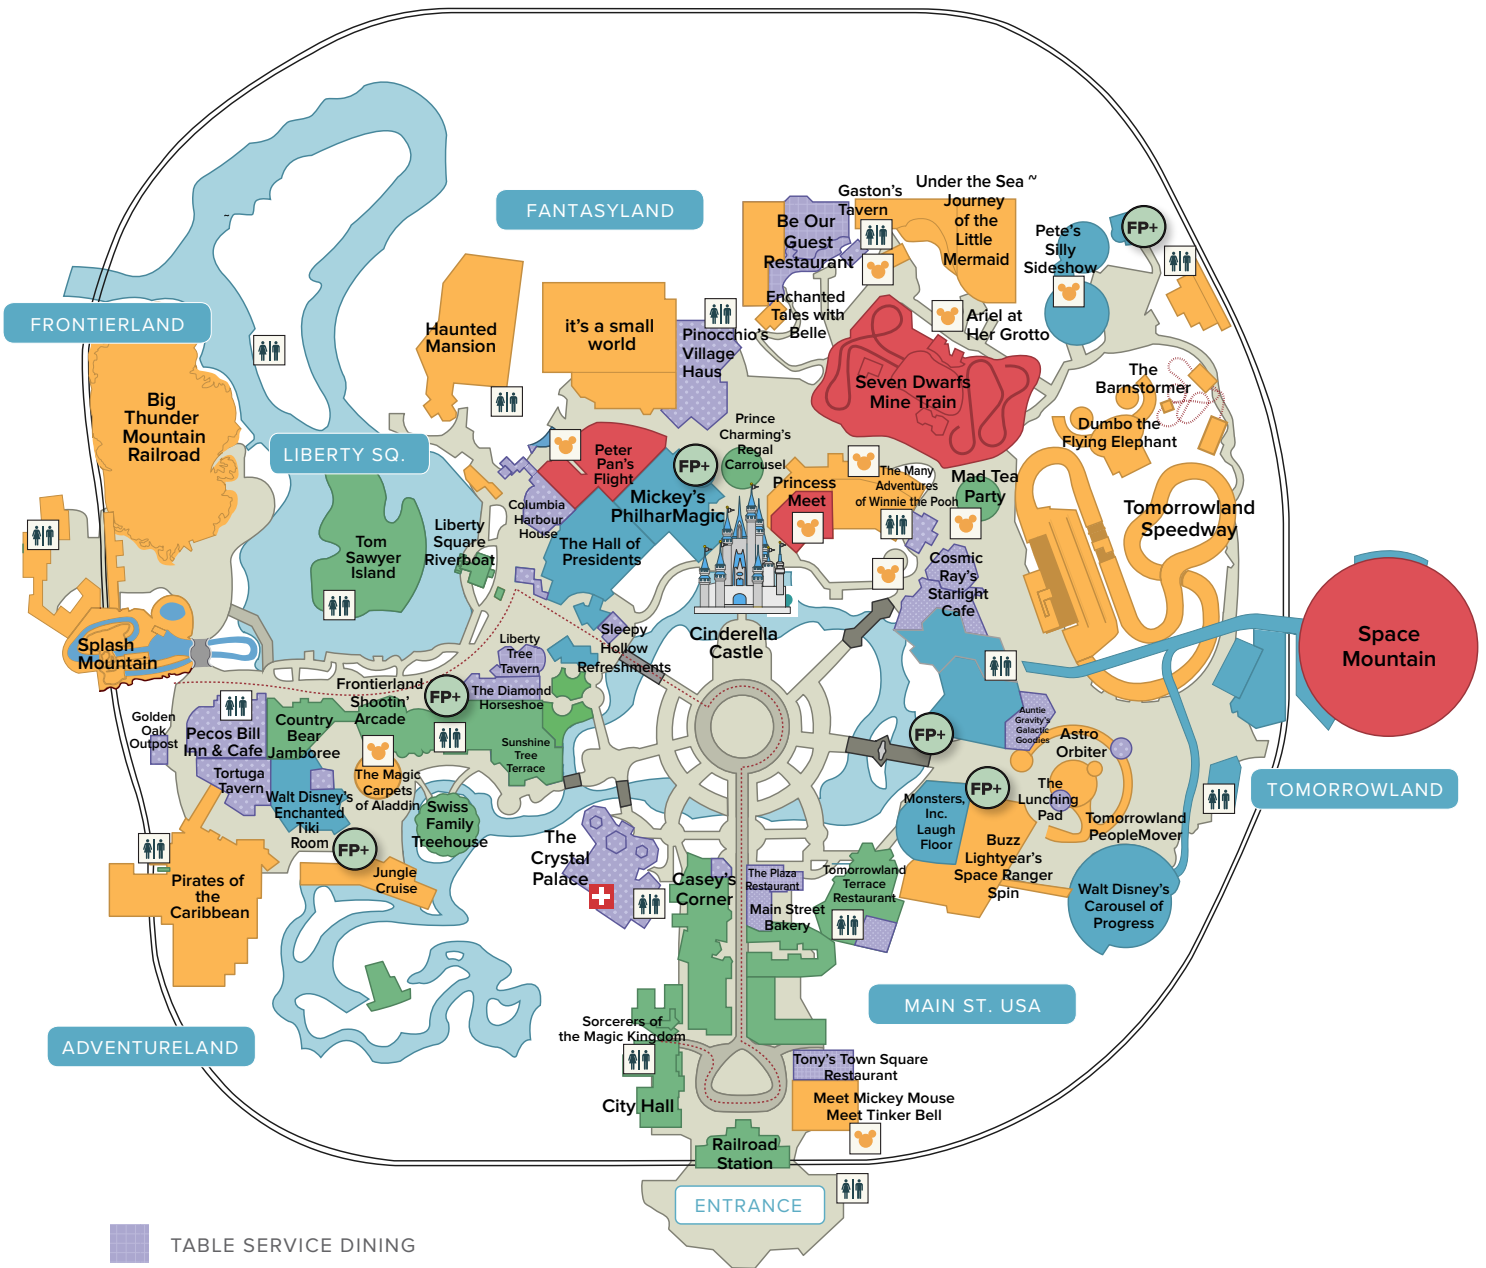

# Magic Kingdom® GENERAL MAP

-  TABLE SERVICE DINING
-  QUICK RESTAURANTS
-  RESTROOMS
-  FP+ KIOSKS
-  PARADE ROUTE
-  FIRST AID
-  MEET THE CHARACTER

-  VISIT ANYTIME
-  VISIT WITHIN FIRST HR OR WITH FASTPASS+
-  VISIT IN FIRST OR LAST 2 HRS OR WITH FASTPASS+
-  VISIT AFTER 11 AM