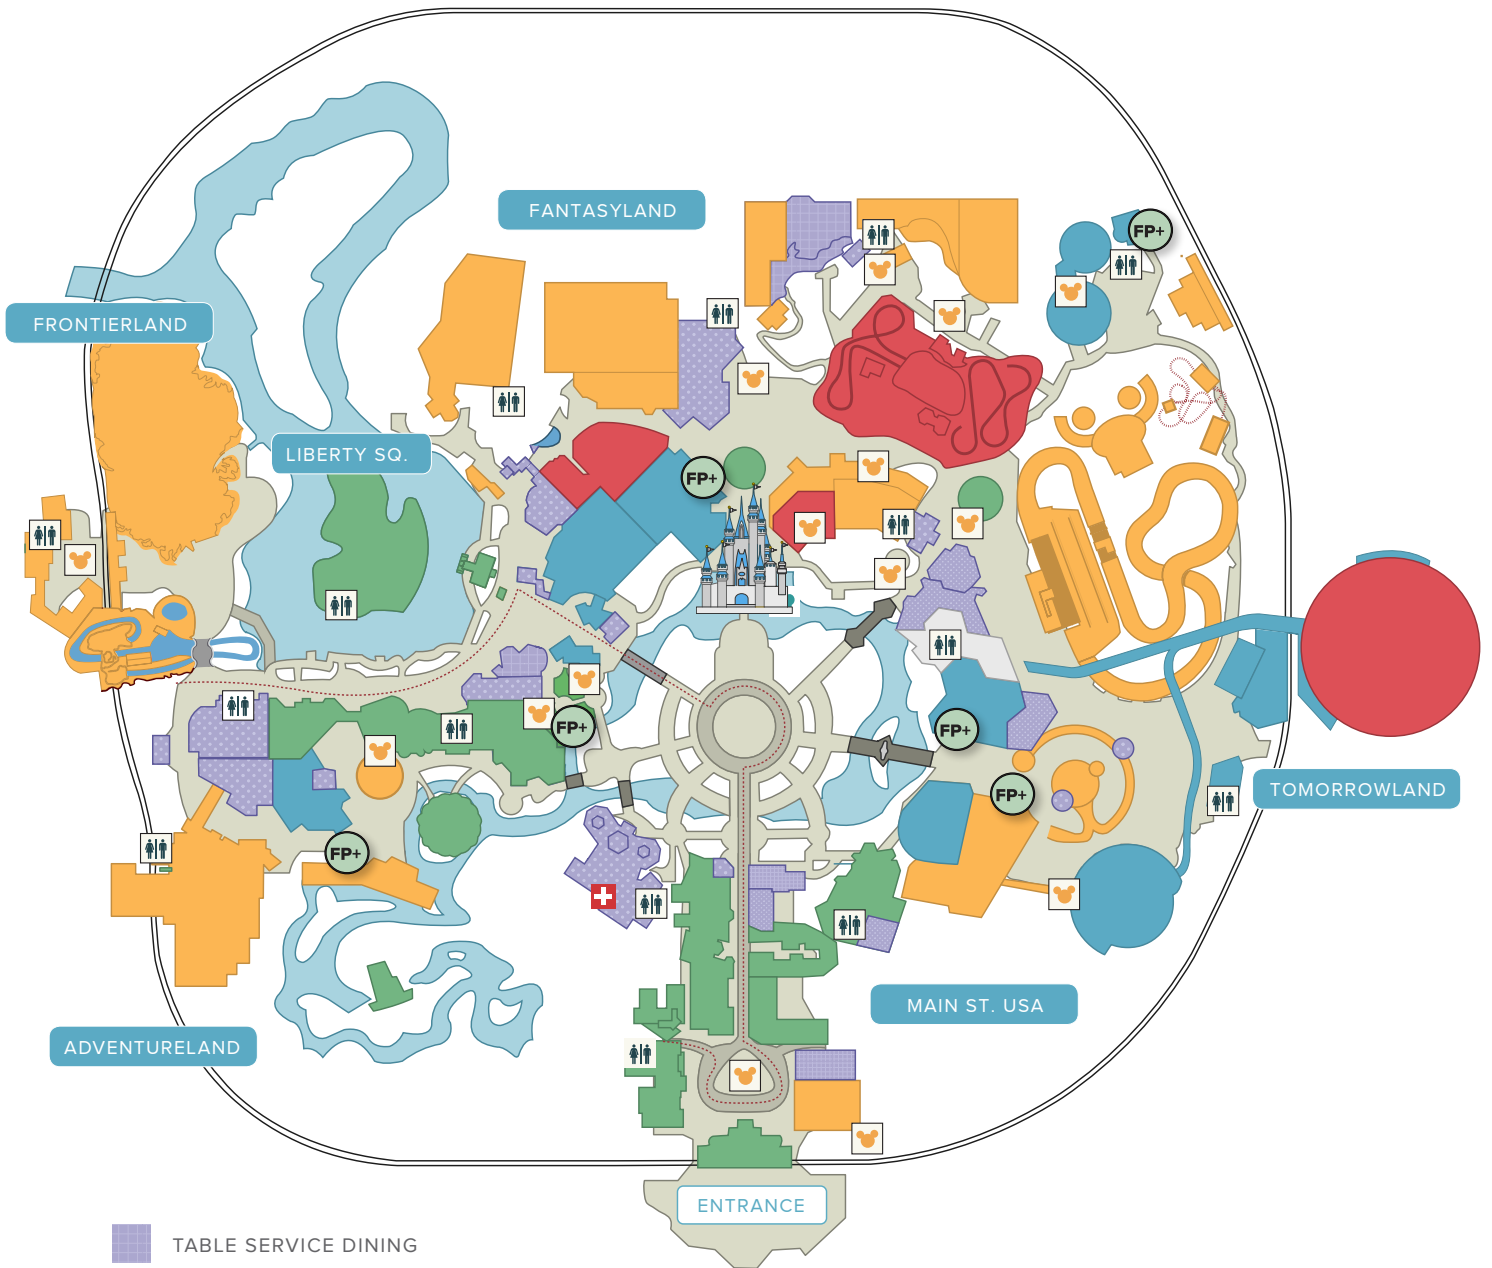

# Magic Kingdom® GENERAL MAP

-  TABLE SERVICE DINING
-  QUICK RESTAURANTS
-  RESTROOMS
-  FP+ KIOSKS
-  PARADE ROUTE
-  FIRST AID
-  MEET THE CHARACTER

-  VISIT ANYTIME
-  VISIT WITHIN FIRST HR OR WITH FASTPASS+
-  VISIT IN FIRST OR LAST 2 HRS OR WITH FASTPASS+
-  VISIT AFTER 11 AM