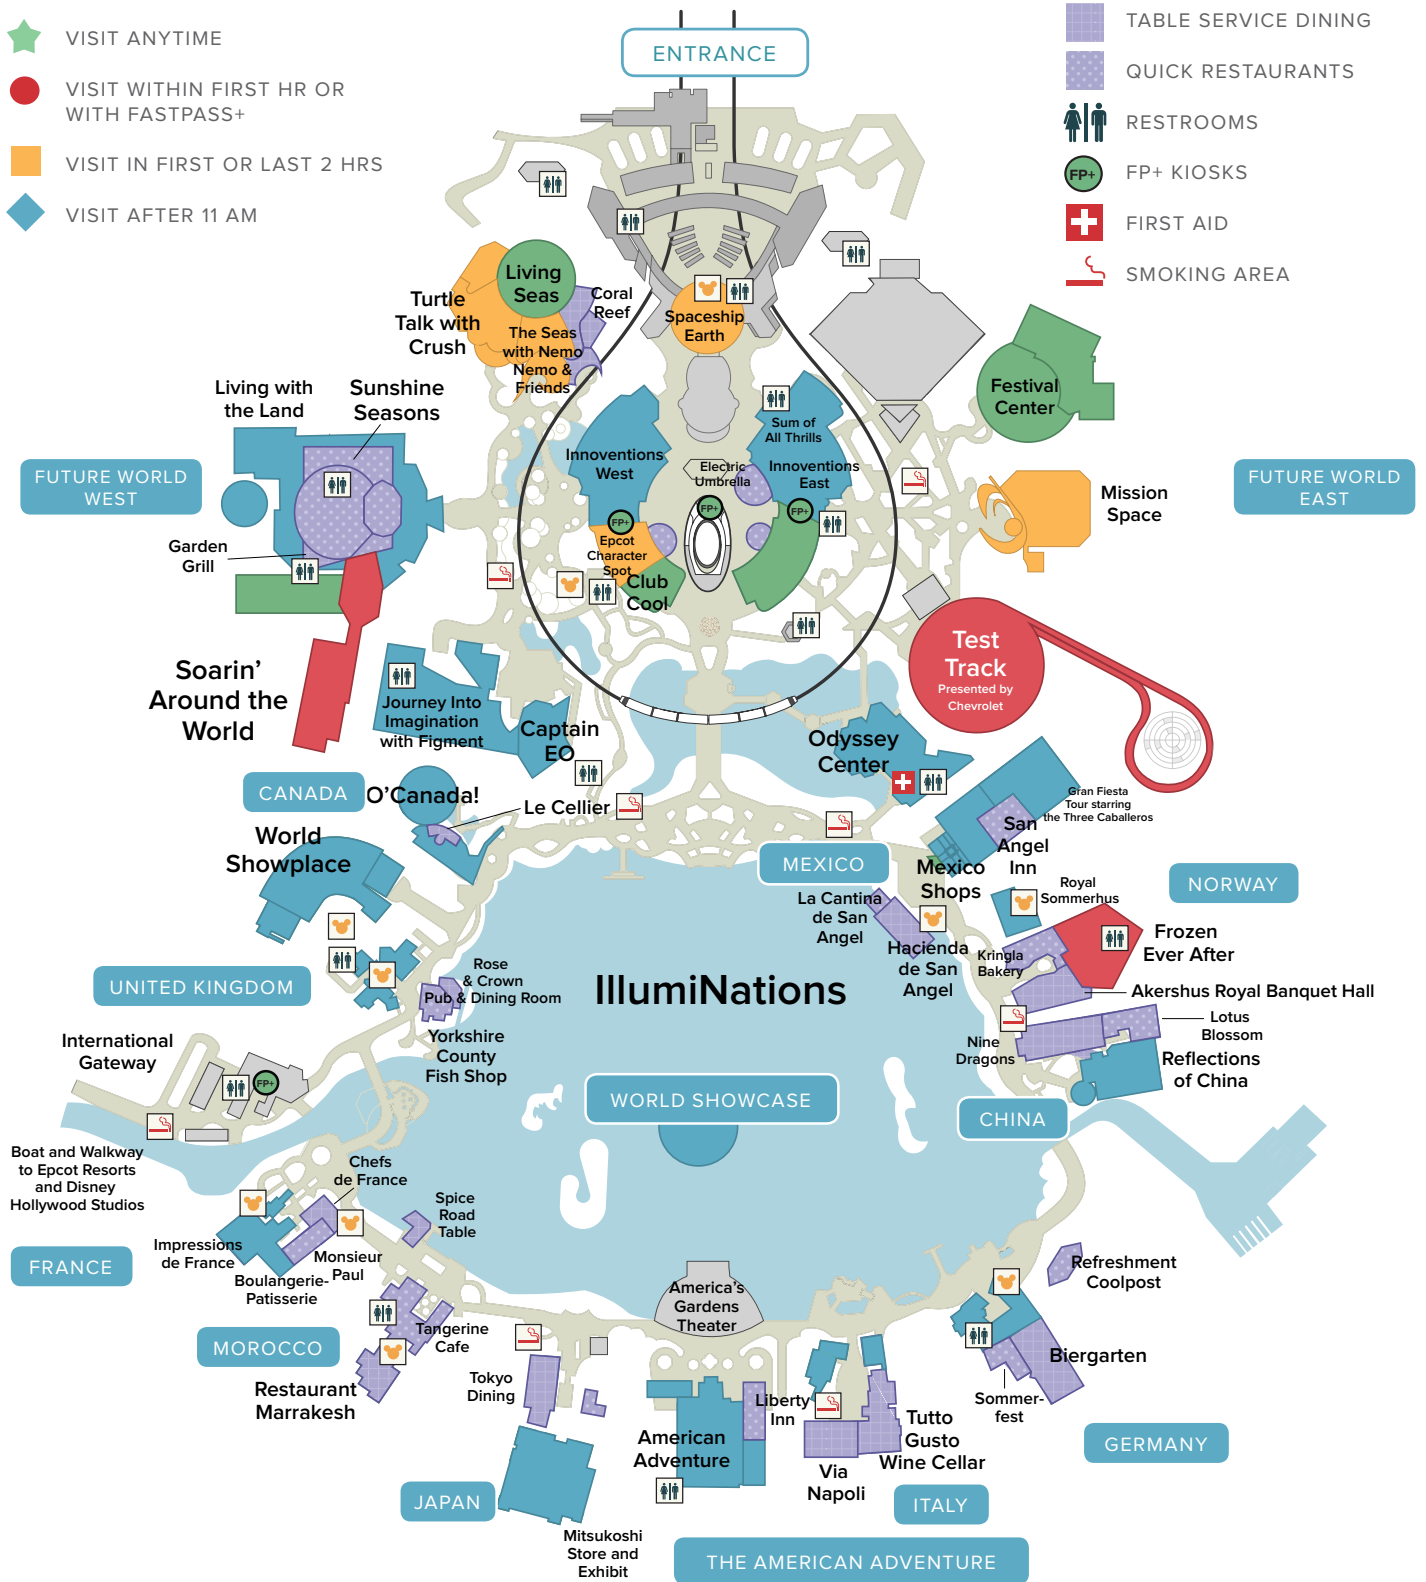

Epcot® GENERAL MAP

- ★ VISIT ANYTIME
- VISIT WITHIN FIRST HR OR WITH FASTPASS+
- VISIT IN FIRST OR LAST 2 HRS
- ◆ VISIT AFTER 11 AM

- TABLE SERVICE DINING
- QUICK RESTAURANTS
- ♂ ♀ RESTROOMS
- FP+ FP+ KIOSKS
- ⊕ FIRST AID
- 🚭 SMOKING AREA

MEET THE CHARACTER

Futureworld
 Disney Pals - Legacy Plaza West
 Disney Pals - Character Spot
 More Disney Pals - Character Spot
 Baymax - Innoventions West
 Joy & Sadness - Innoventions West
 Donald Duck - Mexico Shops
 Mulan - Reflections of China

Mexico
 Mulan - Reflections of China

Germany
 Meet Anna and Elsa - Royal Sommerhus
 Snow White - Biergarten Restaurant
 Meet Jasmine - Restaurant Marakkesh

Morocco
 Belle - Chefs de France

France
 Princess Aurora - Impressions de France
 Mary Poppins - Rose and Crown Pub
 Wonderland Friend - Rose and Crown Pub