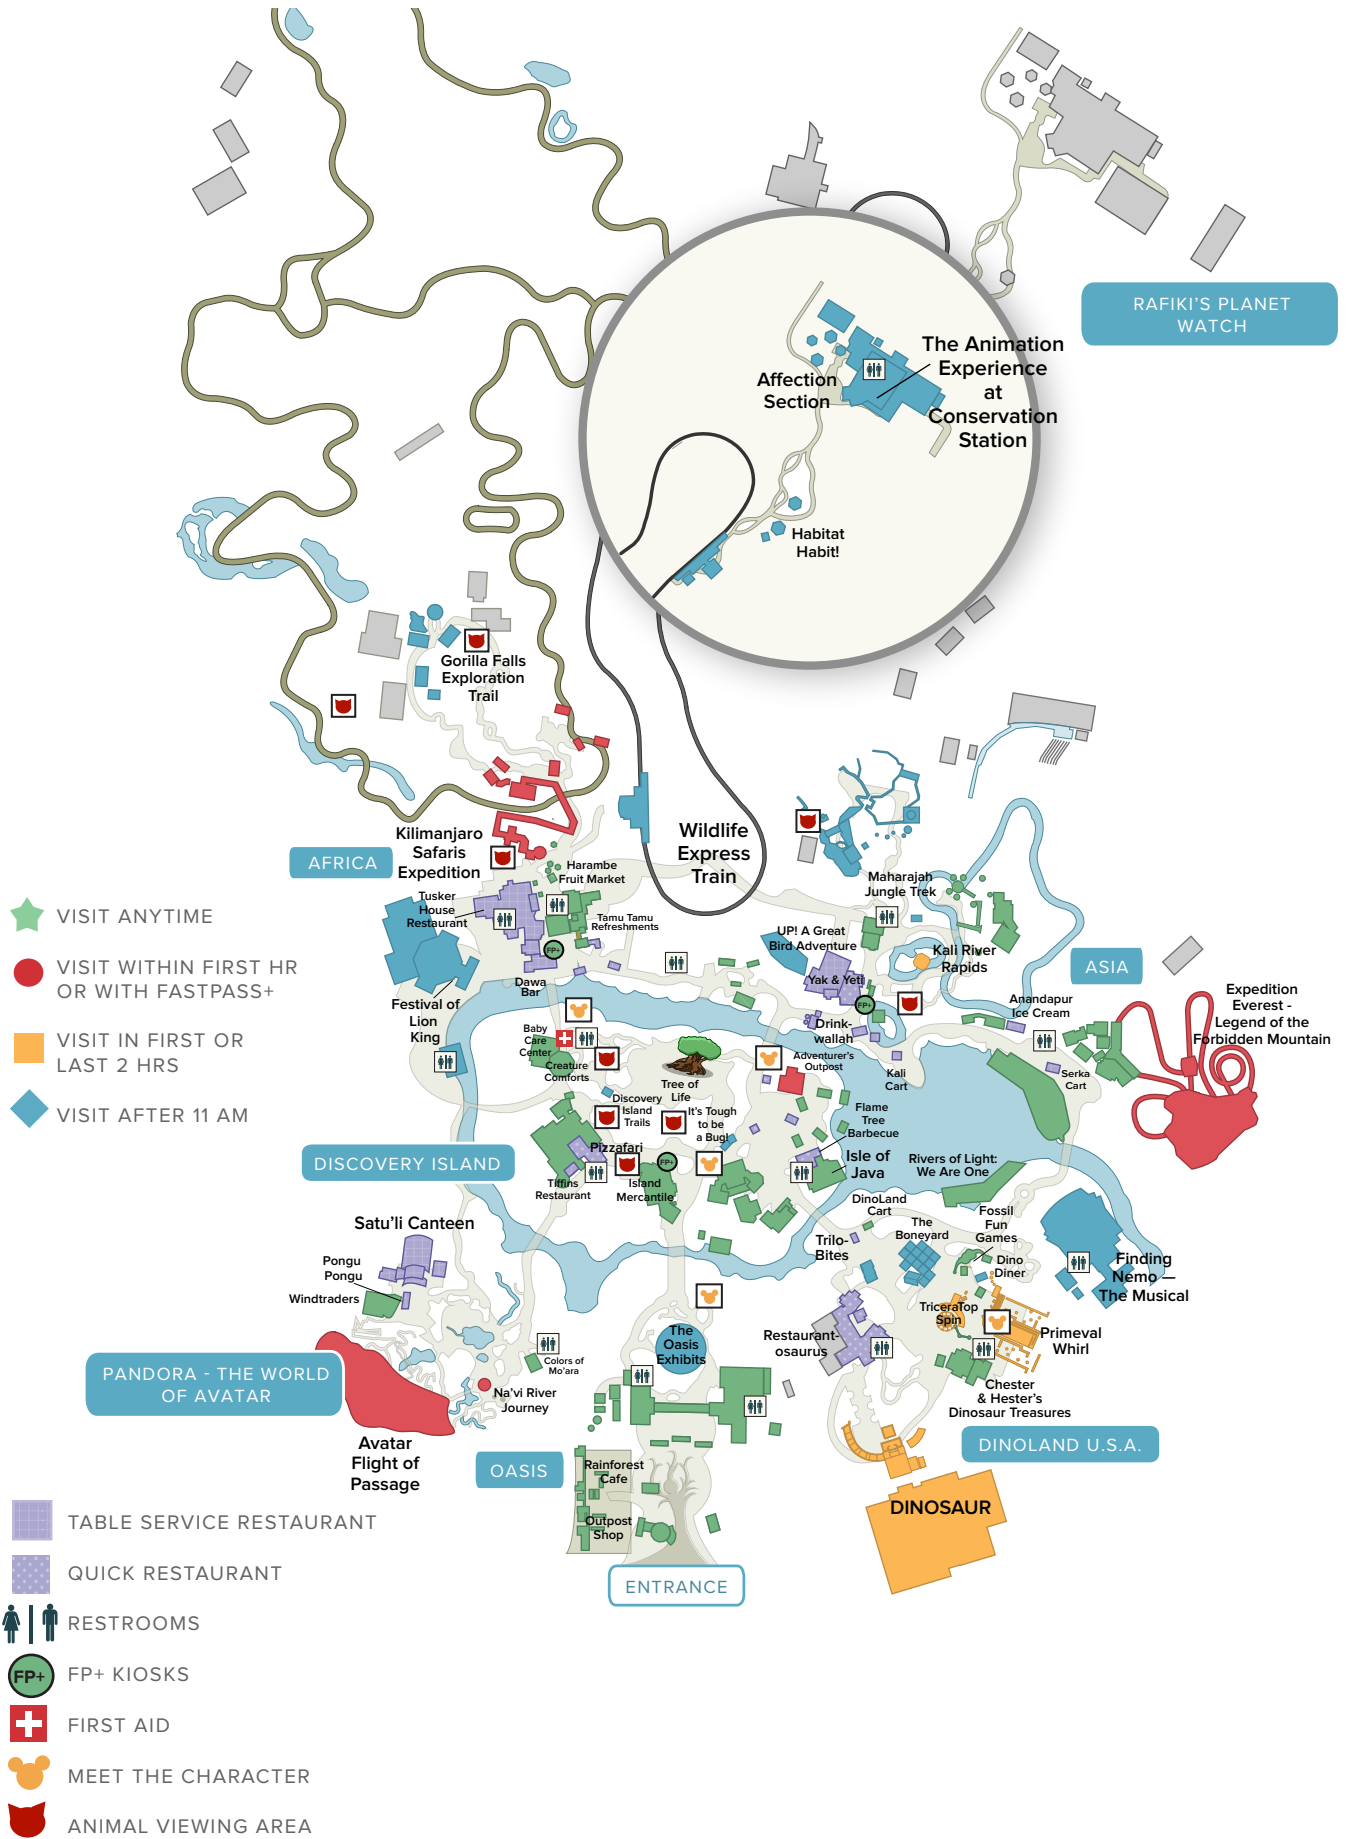

# Disney's Animal Kingdom® GENERAL MAP

- ★ VISIT ANYTIME
- VISIT WITHIN FIRST HR OR WITH FASTPASS+
- VISIT IN FIRST OR LAST 2 HRS
- ◆ VISIT AFTER 11 AM

- TABLE SERVICE RESTAURANT
- QUICK RESTAURANT
- ♂ ♀ RESTROOMS
- FP+ FP+ KIOSKS
- ⊕ FIRST AID
- 🍌 MEET THE CHARACTER
- 🦒 ANIMAL VIEWING AREA