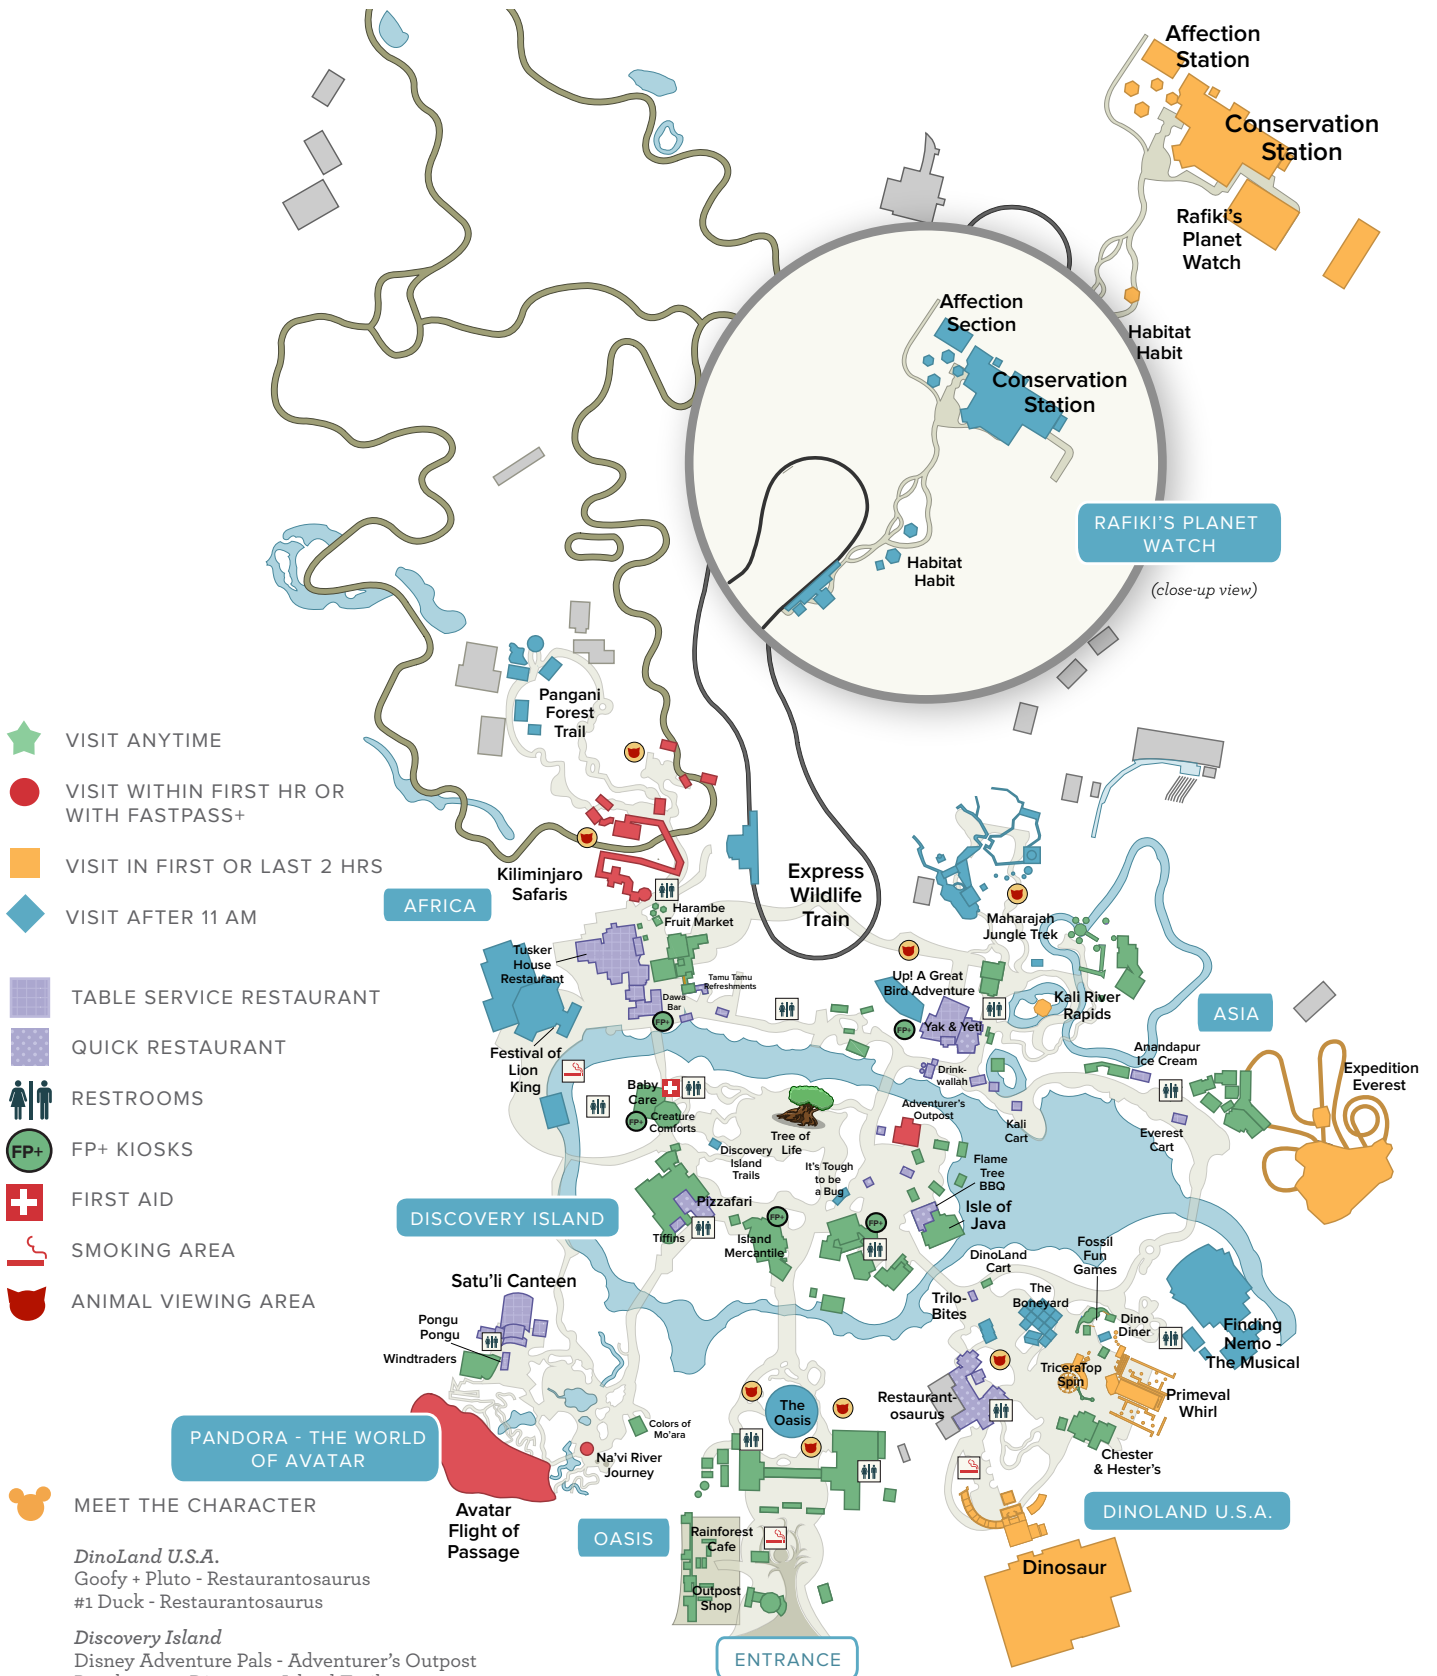

# Disney's Animal Kingdom® GENERAL MAP

- ★ VISIT ANYTIME
- VISIT WITHIN FIRST HR OR WITH FASTPASS+
- VISIT IN FIRST OR LAST 2 HRS
- ◆ VISIT AFTER 11 AM

- TABLE SERVICE RESTAURANT
- QUICK RESTAURANT
- ♂ ♀ RESTROOMS
- FP+ FP+ KIOSKS
- + FIRST AID
- SMOKING AREA
- 🐾 ANIMAL VIEWING AREA

- 🐼 MEET THE CHARACTER

**DinoLand U.S.A.**  
 Goofy + Pluto - Restaurantosaurus  
 #1 Duck - Restaurantosaurus

**Discovery Island**  
 Disney Adventure Pals - Adventurer's Outpost  
 Pocahantas - Discovery Island Trails  
 Baloo + King Louie - Upcountry  
 Flik - Discovery Island Trails  
 Russell - It's Tough to be a Bug!  
 Tarzan - Discovery Island Trails

**Rafiki's Planet Watch**  
 Chipmunk Buddies - Conservation Stn.  
 Doc McStuffins - Conservation Station  
 Rafiki - Conservation Station