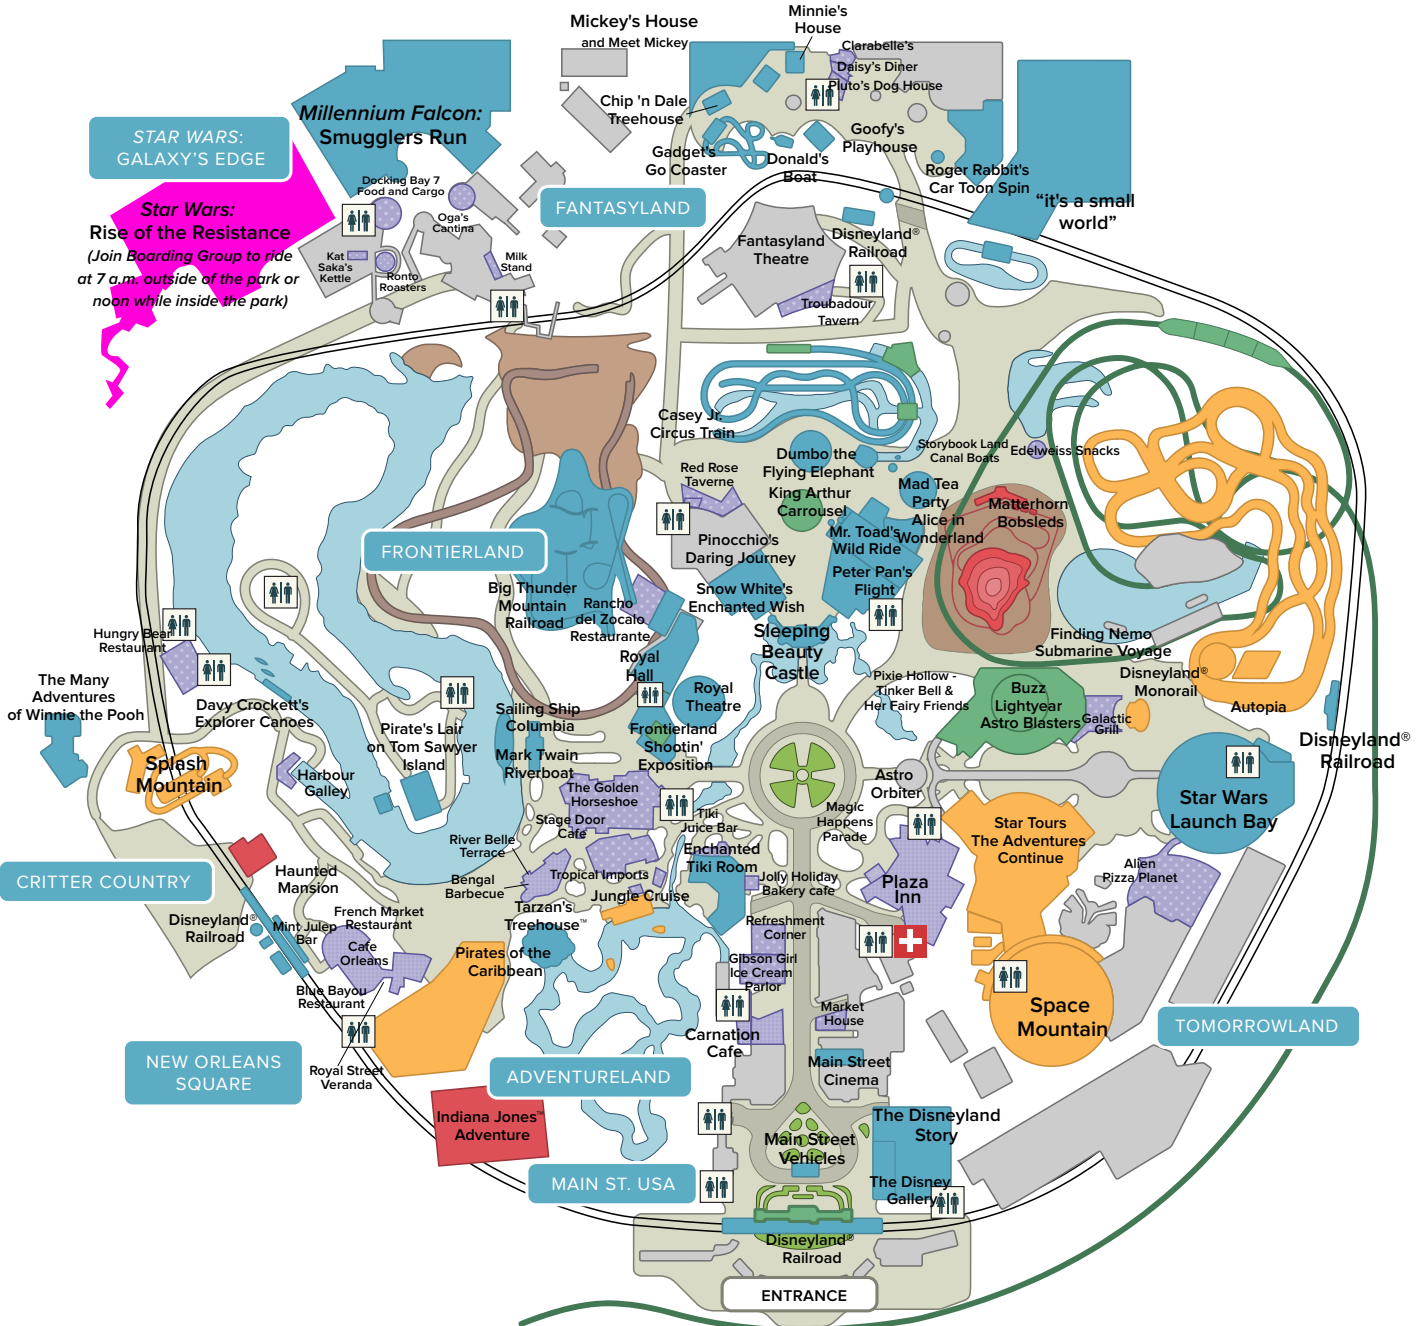

Disneyland® GENERAL MAP

STAR WARS: GALAXY'S EDGE

Millennium Falcon: Smugglers Run

Star Wars: Rise of the Resistance
 (Join Boarding Group to ride at 7 a.m. outside of the park or noon while inside the park)

- ★ VISIT ANYTIME
- VISIT WITHIN FIRST HR
- VISIT IN FIRST OR LAST 2 HRS
- ◆ VISIT AFTER 11 AM
- JOIN BOARDING GROUP

- TABLE SERVICE DINING
- QUICK RESTAURANTS
- ♿ RESTROOMS
- ⛑ FIRST AID