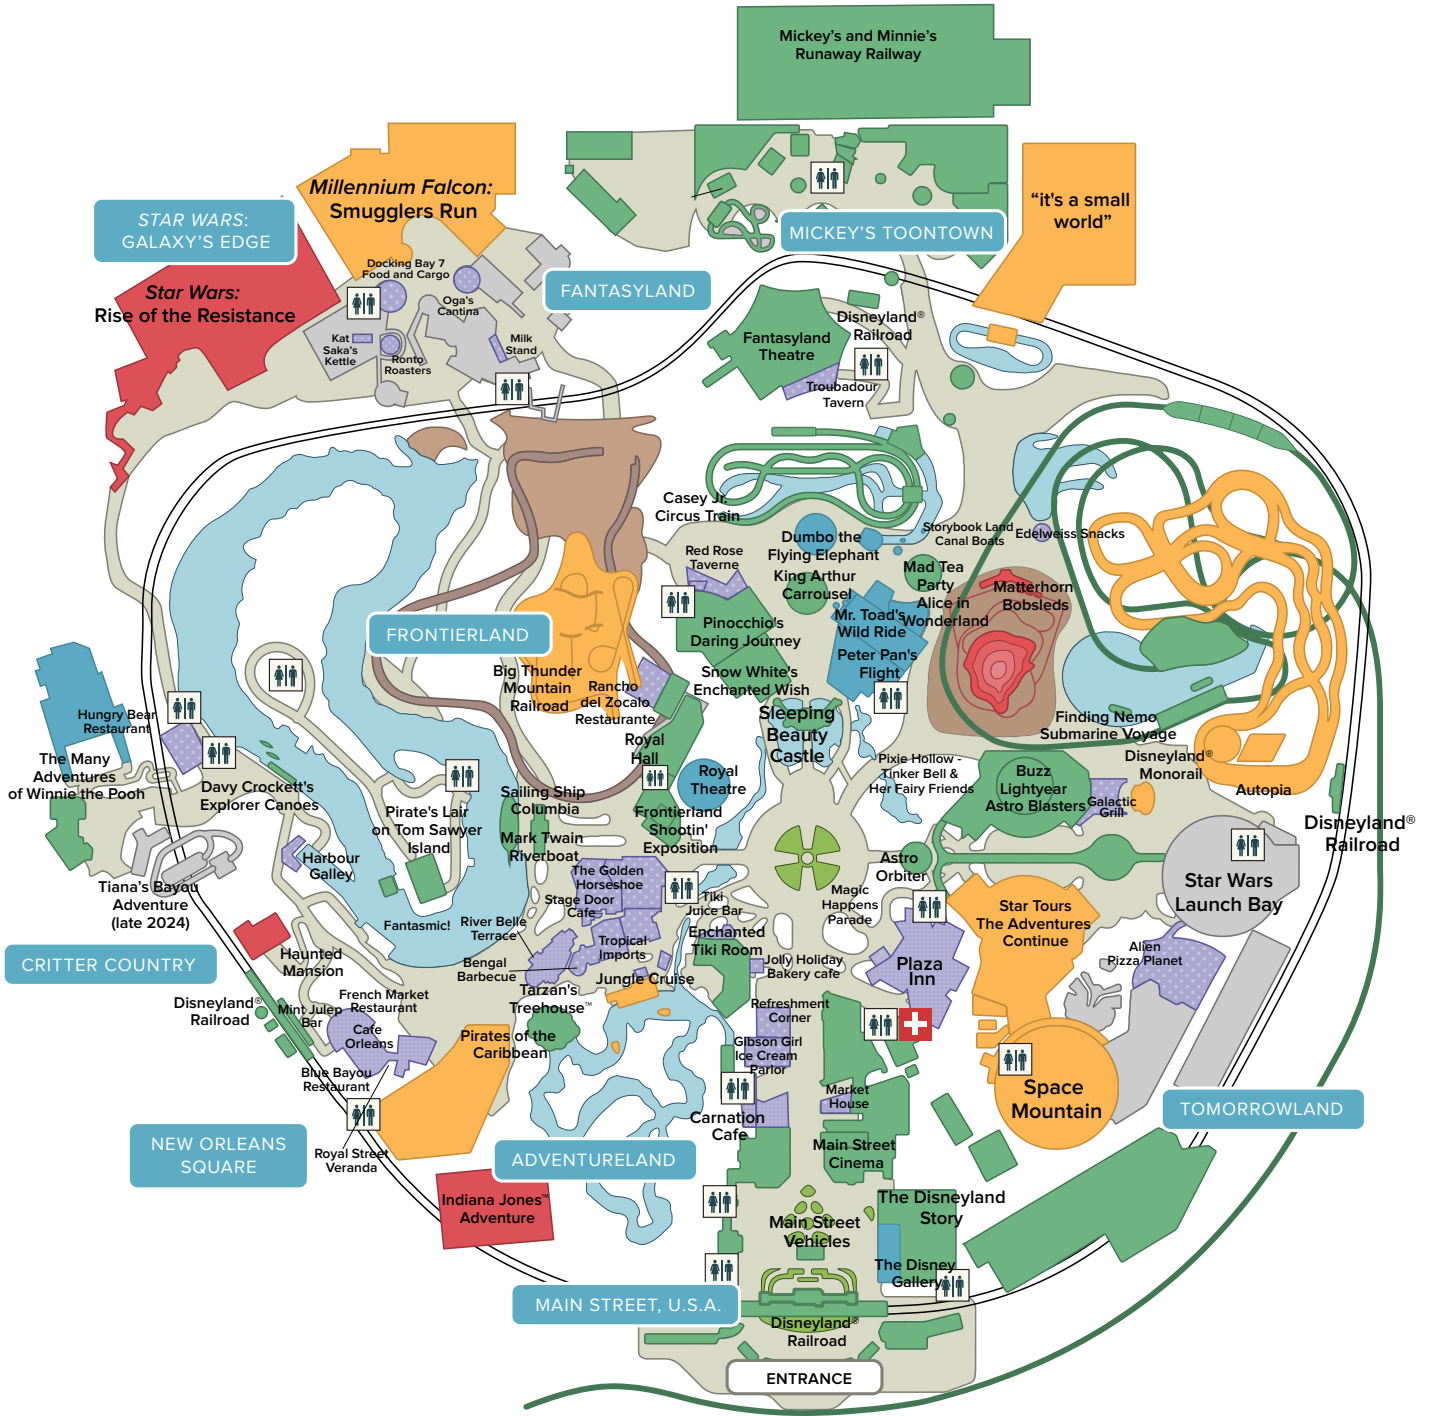

Disneyland® Park GENERAL MAP

- ★ VISIT ANYTIME
- VISIT WITHIN FIRST HR
- VISIT IN FIRST OR LAST 2 HRS
- ◆ VISIT AFTER 11 AM

- TABLE-SERVICE DINING
- QUICK-SERVICE DINING
- ♂ ♀ RESTROOMS
- ⛑ FIRST AID