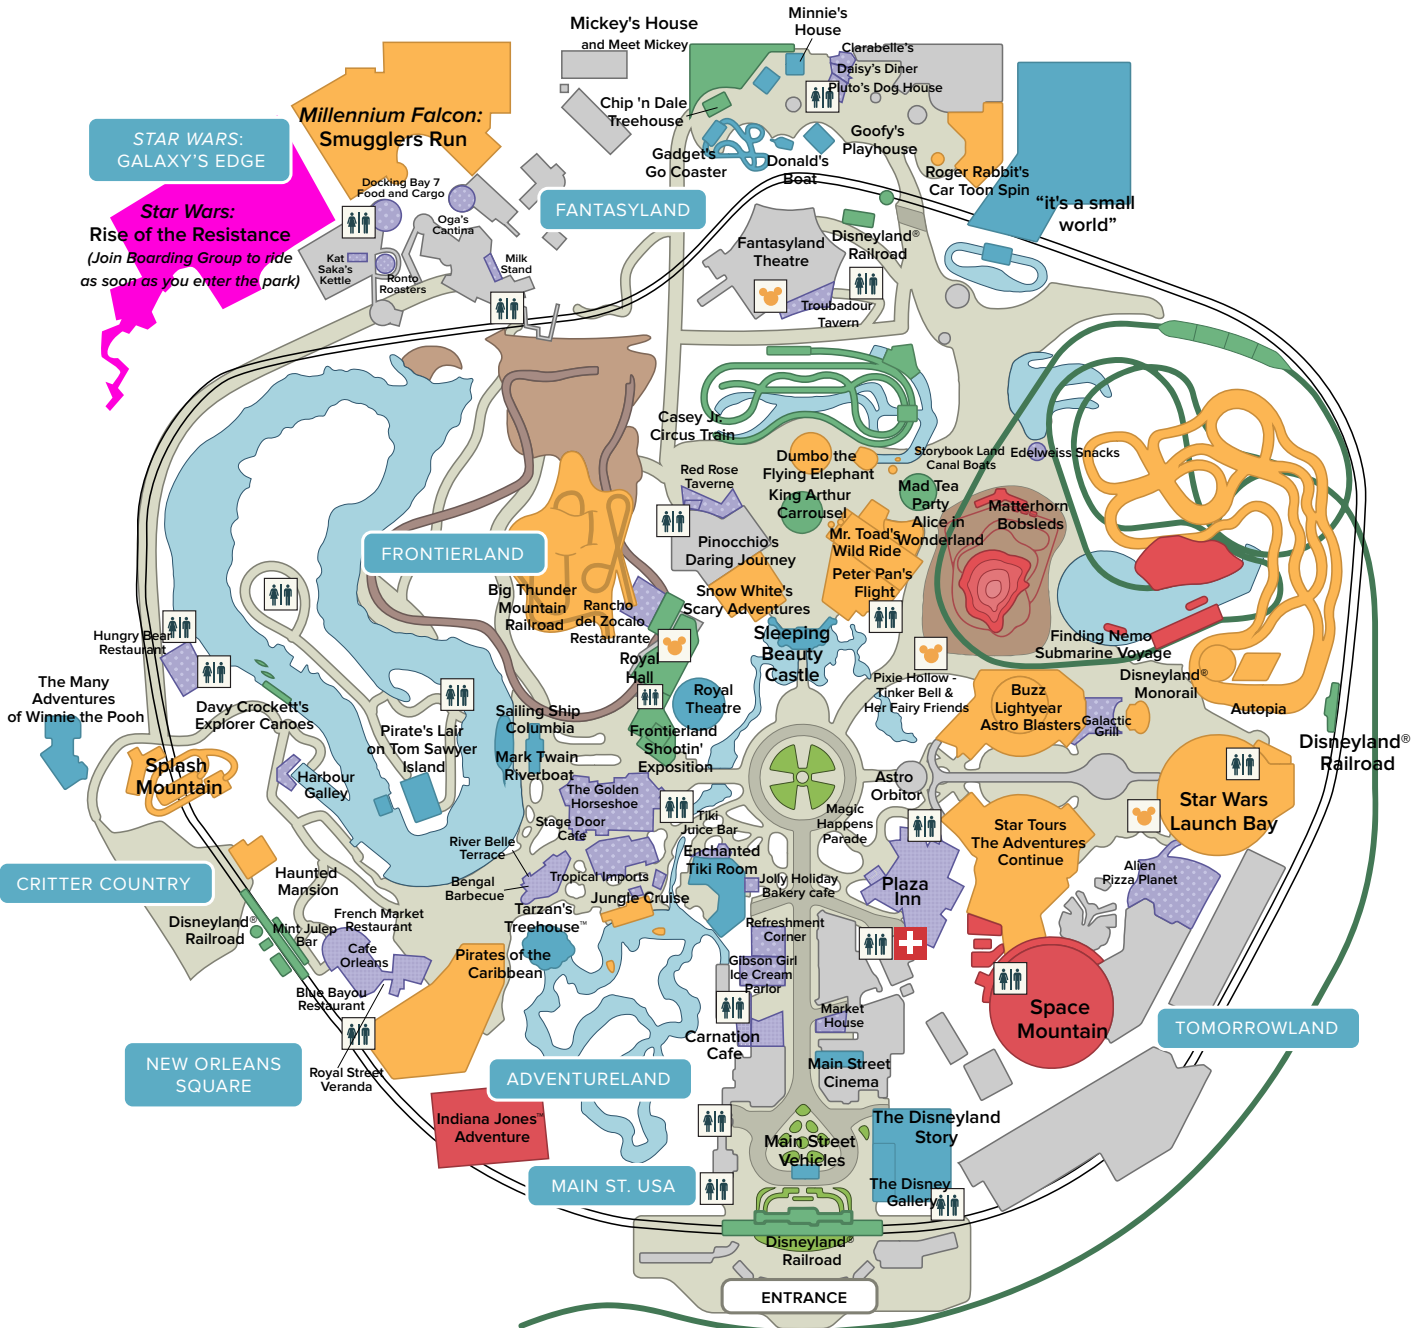

Disneyland® GENERAL MAP

STAR WARS: GALAXY'S EDGE

Star Wars: Rise of the Resistance
(Join Boarding Group to ride as soon as you enter the park)

- ★ VISIT ANYTIME
- VISIT WITHIN FIRST HR OR WITH FASTPASS
- VISIT IN FIRST OR LAST 2 HRS OR WITH FASTPASS
- ◆ VISIT AFTER 11 AM
- JOIN BOARDING GROUP AS SOON AS YOU ENTER PARK

- TABLE SERVICE DINING
- QUICK RESTAURANTS
- RESTROOMS
- PARADE ROUTE
- + FIRST AID
- MEET THE CHARACTER