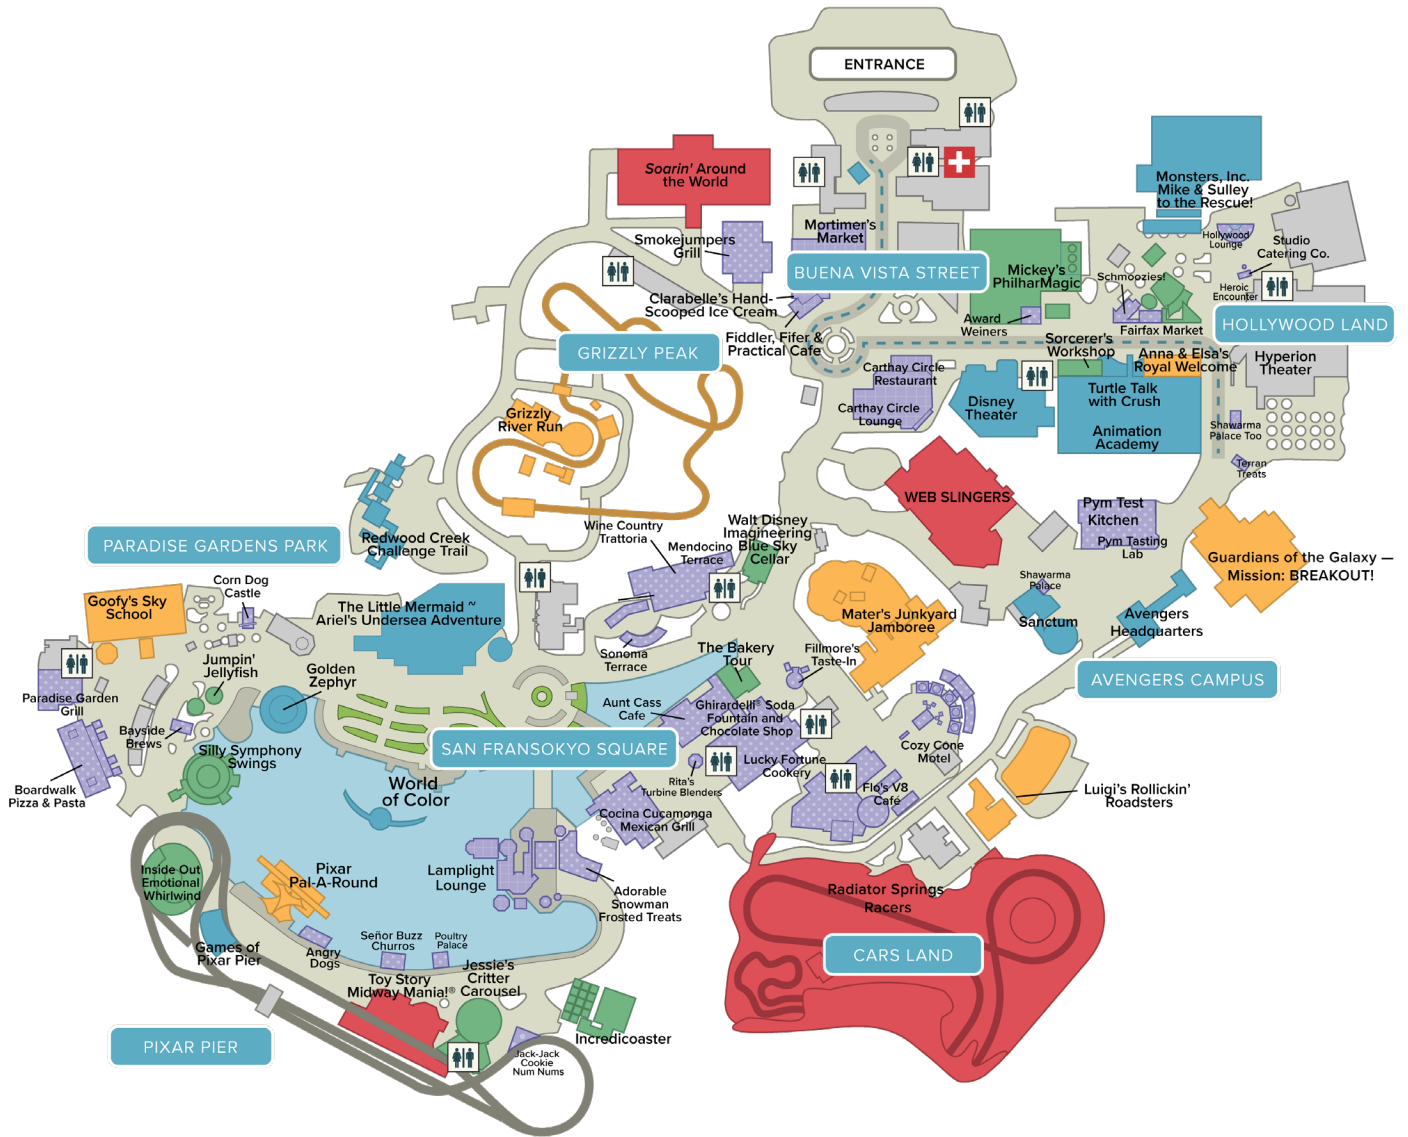

DISNEY CALIFORNIA ADVENTURE® PARK MAP

- | | | |
|--|---|---|
| Visit anytime | Visit after 11 a.m. | Quick-service dining |
| Visit within first hour | Visit in first or last two hours | Table-service dining |