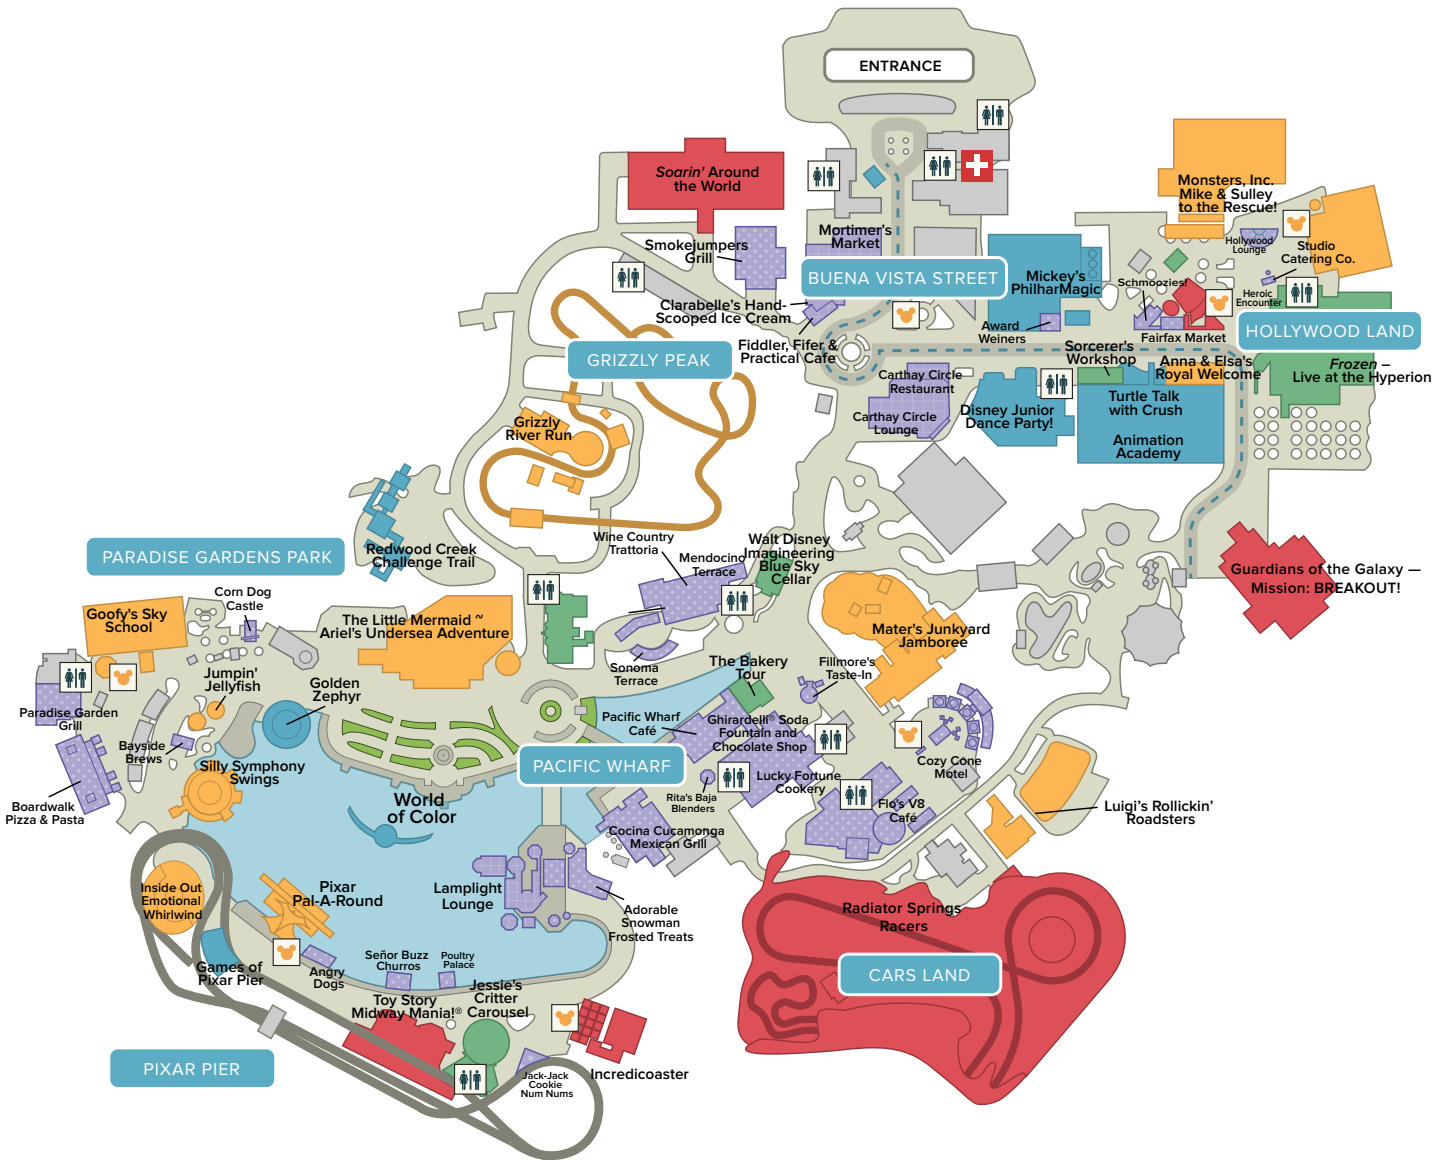

# Disney California Adventure® GENERAL MAP

- ★ VISIT ANYTIME
- VISIT WITHIN FIRST HR OR WITH FASTPASS
- VISIT IN FIRST OR LAST 2 HRS OR WITH FASTPASS
- ◆ VISIT AFTER 11 AM
- TABLE SERVICE DINING
- QUICK RESTAURANTS
- RESTROOMS
- PARADE ROUTE
- + FIRST AID
- ★ MEET THE CHARACTER