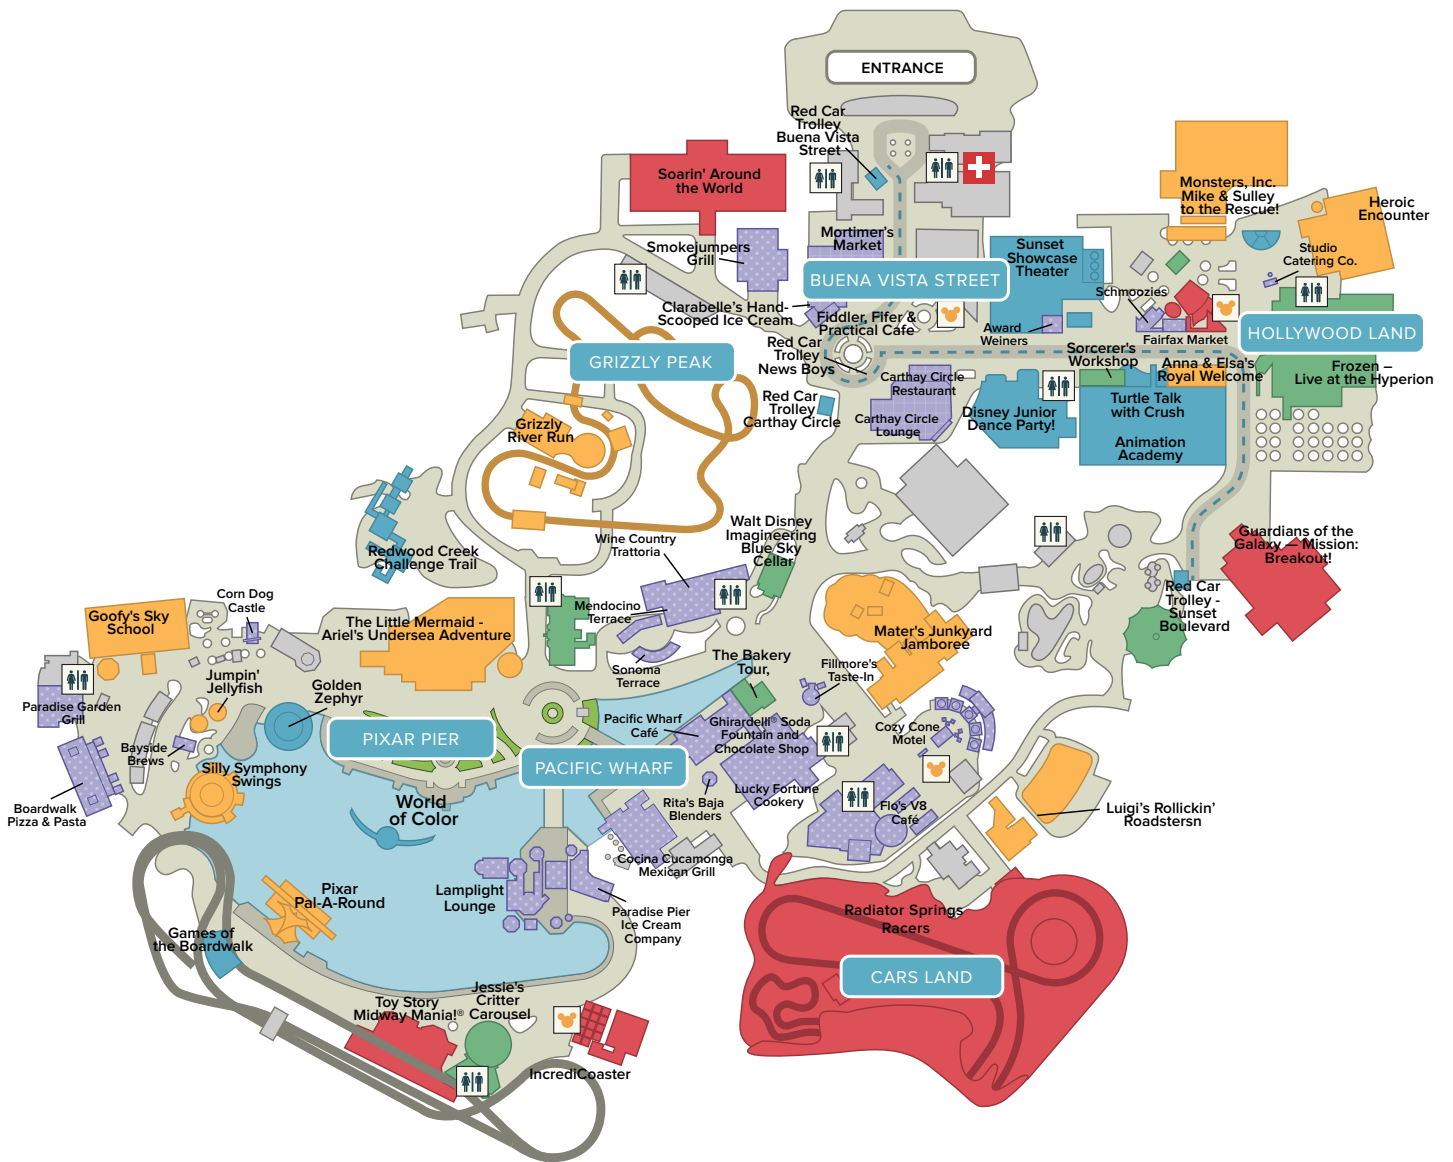

# Disney California Adventure® GENERAL MAP

- ★ VISIT ANYTIME
- VISIT WITHIN FIRST HR OR WITH FASTPASS
- VISIT IN FIRST OR LAST 2 HRS OR WITH FASTPASS
- ◆ VISIT AFTER 11 AM
- TABLE SERVICE DINING
- QUICK RESTAURANTS
- ♂ ♀ RESTROOMS
- PARADE ROUTE
- ⊕ FIRST AID
- MEET THE CHARACTER